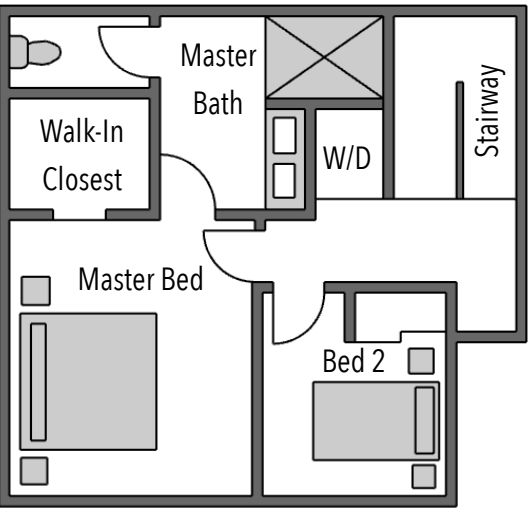

1308 3rd Ave W

3 beds | 2.25 baths | 1 car garage | 1651 SF

LEVEL 1

LEVEL 3

LEVEL 2

ROOF DECK

info@shelterhs.com shelterhometseattle.com 206.486.9209

Floor plans are provided for illustrative and general informational purposes only. In a continuing effort to improve our products and designs, final construction elevations, square footages, floor plan layouts and/or materials and colors may vary. Buyer to verify all information to their own satisfaction.