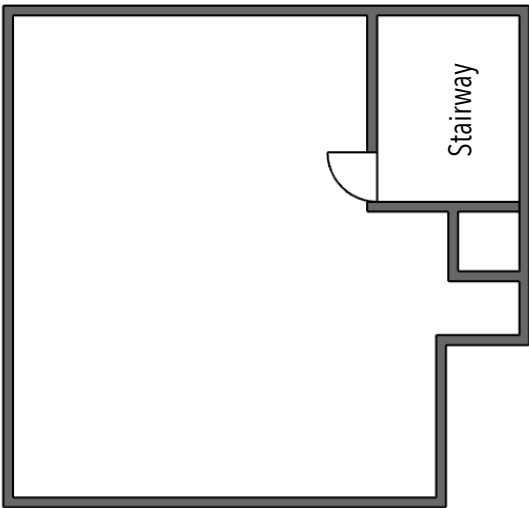

1308 3rd Ave W

3 beds | 2.25 baths | 1 car garage | 1651 SF

LEVEL 1

LEVEL 3

LEVEL 2

ROOF DECK

info@shelterhs.com shelterhometseattle.com 206.486.9209

Floor plans are provided for illustrative and general informational purposes only. In a continuing effort to improve our products and designs, final construction elevations, square footages, floor plan layouts and/or materials and colors may vary. Buyer to verify all information to their own satisfaction.