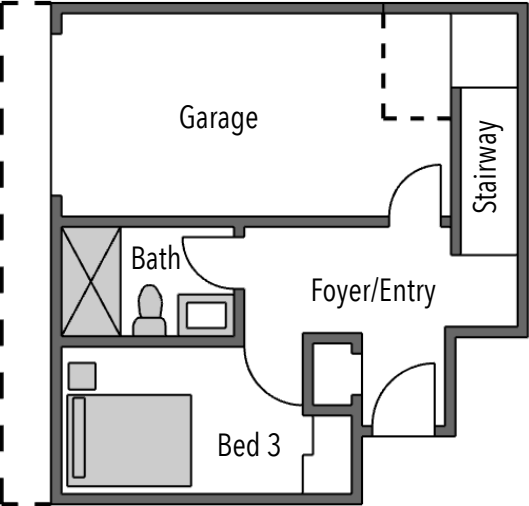

1308 3rd Ave W

3 beds | 2.25 baths | 1 car garage | 1651 SF

LEVEL 1

LEVEL 3

LEVEL 2

ROOF DECK

info@shelterhs.com shelterhometseattle.com 206.486.9209

Floor plans are provided for illustrative and general informational purposes only. In a continuing effort to improve our products and designs, final construction elevations, square footages, floor plan layouts and/or materials and colors may vary. Buyer to verify all information to their own satisfaction.