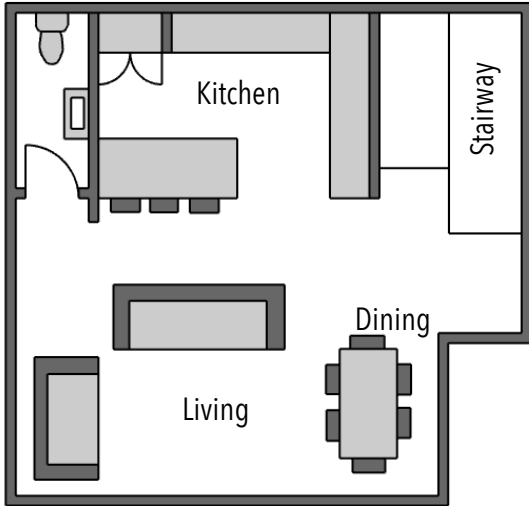

1308 3rd Ave W

3 beds | 2.25 baths | 1 car garage | 1651 SF

LEVEL 1

LEVEL 3

LEVEL 2

ROOF DECK

info@shelterhs.com shelterhometseattle.com 206.486.9209

Floor plans are provided for illustrative and general informational purposes only. In a continuing effort to improve our products and designs, final construction elevations, square footages, floor plan layouts and/or materials and colors may vary. Buyer to verify all information to their own satisfaction.