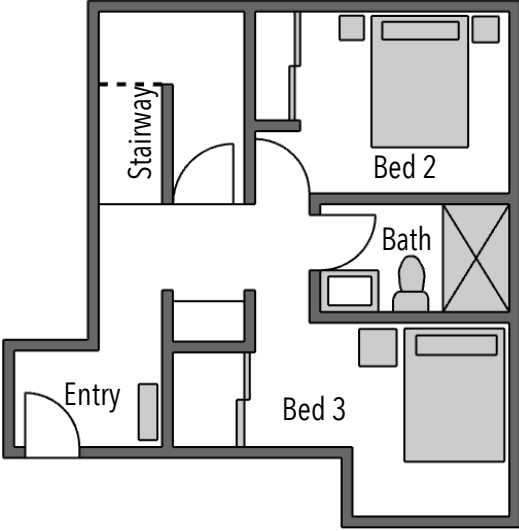

1308 3rd Ave W

3 beds | 1.75 baths | 1 off street parking | 1561 SF

LEVEL 1

LEVEL 3

LEVEL 2

ROOF DECK

info@shelterhs.com shelterhomettlessee.com 206.486.9209

Floor plans are provided for illustrative and general informational purposes only. In a continuing effort to improve our products and designs, final construction elevations, square footages, floor plan layouts and/or materials and colors may vary. Buyer to verify all information to their own satisfaction.