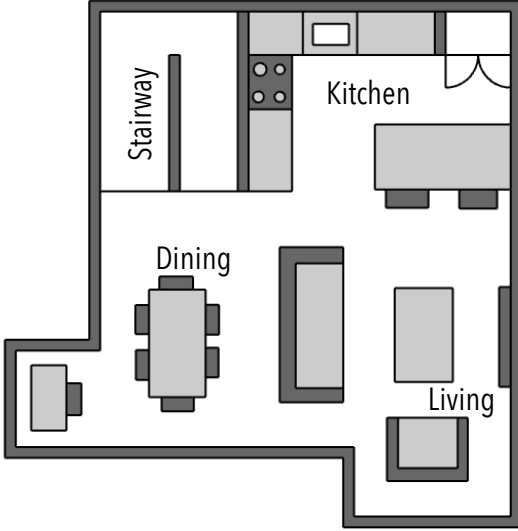

1308 3rd Ave W

3 beds | 1.75 baths | 1 off street parking | 1561 SF

LEVEL 1

LEVEL 3

LEVEL 2

ROOF DECK

info@shelterhs.com shelterhomettlessee.com 206.486.9209

Floor plans are provided for illustrative and general informational purposes only. In a continuing effort to improve our products and designs, final construction elevations, square footages, floor plan layouts and/or materials and colors may vary. Buyer to verify all information to their own satisfaction.