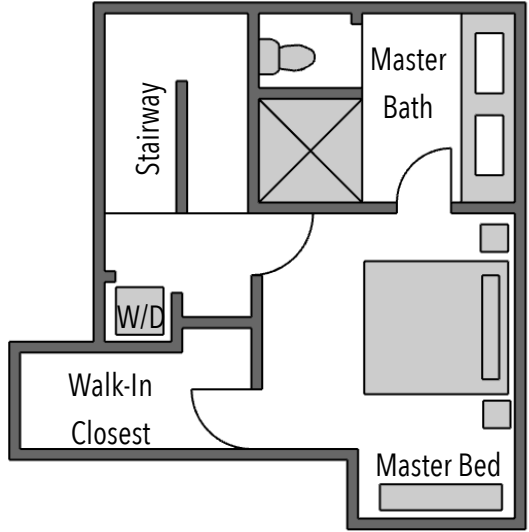

1308 3rd Ave W

3 beds | 1.75 baths | 1 off street parking | 1561 SF

LEVEL 1

LEVEL 3

LEVEL 2

ROOF DECK

info@shelterhs.com shelterhomettlessee.com 206.486.9209

Floor plans are provided for illustrative and general informational purposes only. In a continuing effort to improve our products and designs, final construction elevations, square footages, floor plan layouts and/or materials and colors may vary. Buyer to verify all information to their own satisfaction.