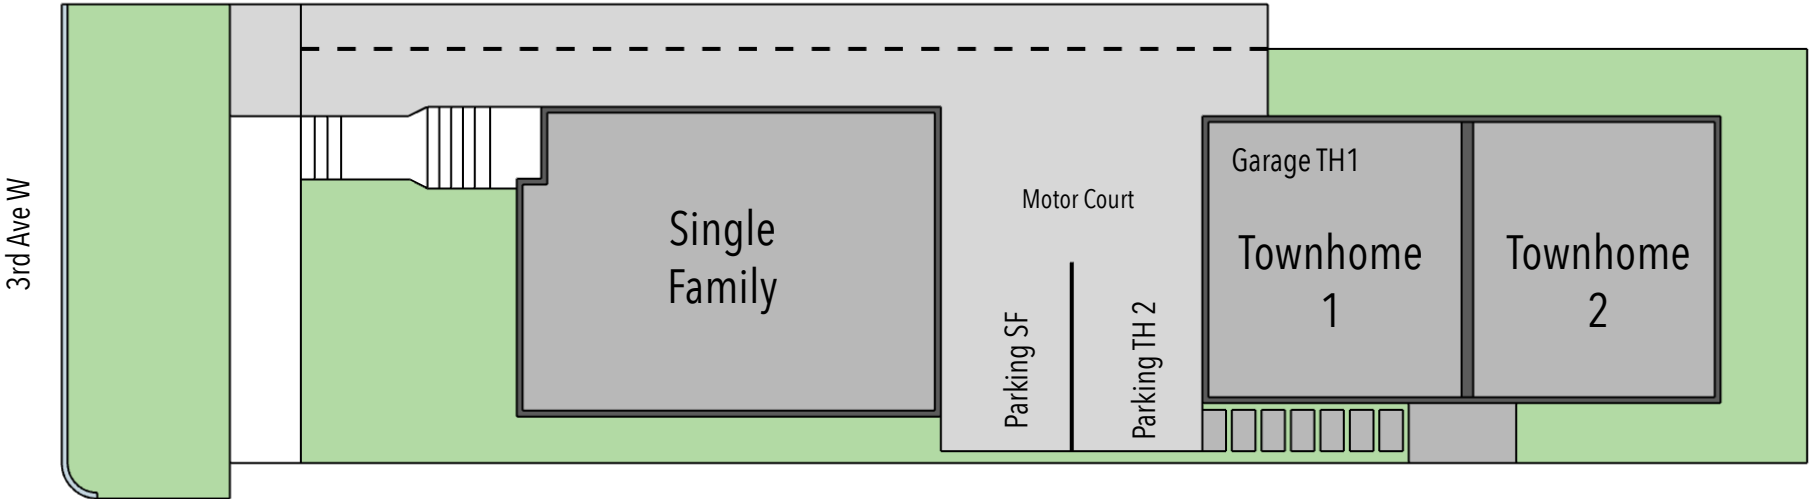

EDEN
PARC

1308 3rd Ave W
Seattle WA 98119

info@shelterhs.com shelterhomettlesseattle.com 206.486.9209

Floor plans are provided for illustrative and general informational purposes only. In a continuing effort to improve our products and designs, final construction elevations, square footages, floor plan layouts and/or materials and colors may vary. Buyer to verify all information to their own satisfaction.