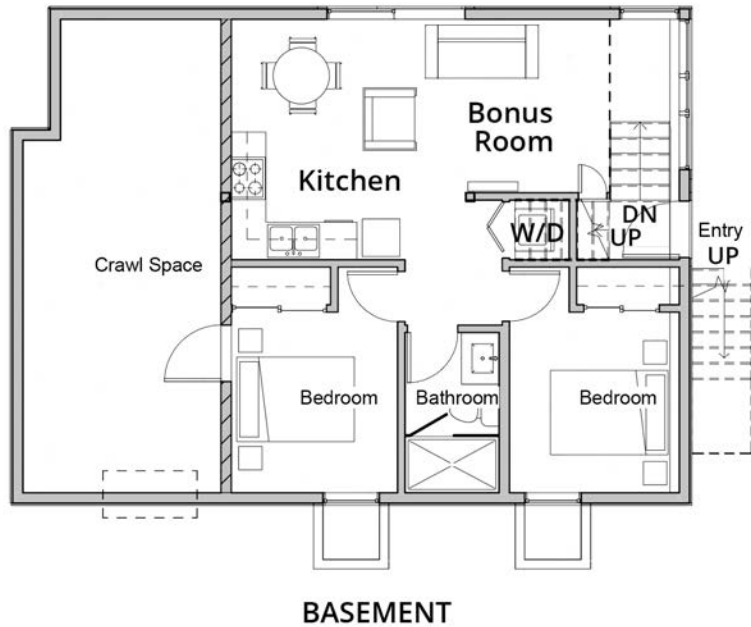

1308 3rd Avenue W, Seattle, WA 98119

Master Bath, 3 Guest Baths

2,688 sf

Walk Score 88

Floor plans are provided for illustrative and general information purposes. In a continuing effort to improve products and designs, final construction elevations, square footages, floor plan layouts and/or materials and colors may vary. Buyer to verify to their own satisfaction.