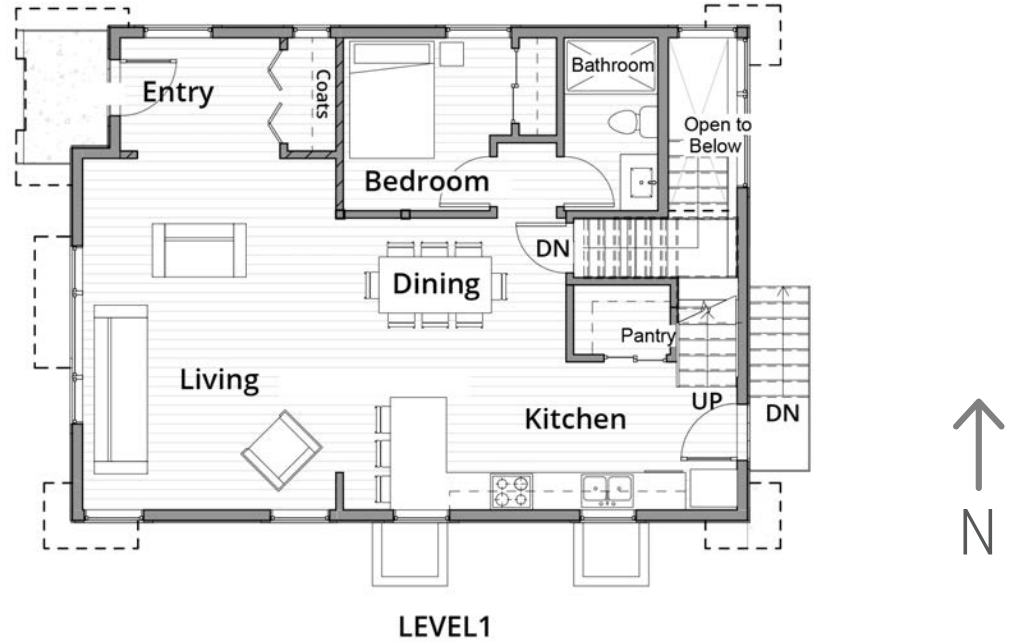

1308 3rd Avenue W, Seattle, WA 98119

Master Bath, 3 Guest Baths

2,688 sf

Walk Score 88

Floor plans are provided for illustrative and general information purposes. In a continuing effort to improve products and designs, final construction elevations, square footages, floor plan layouts and/or materials and colors may vary. Buyer to verify to their own satisfaction.