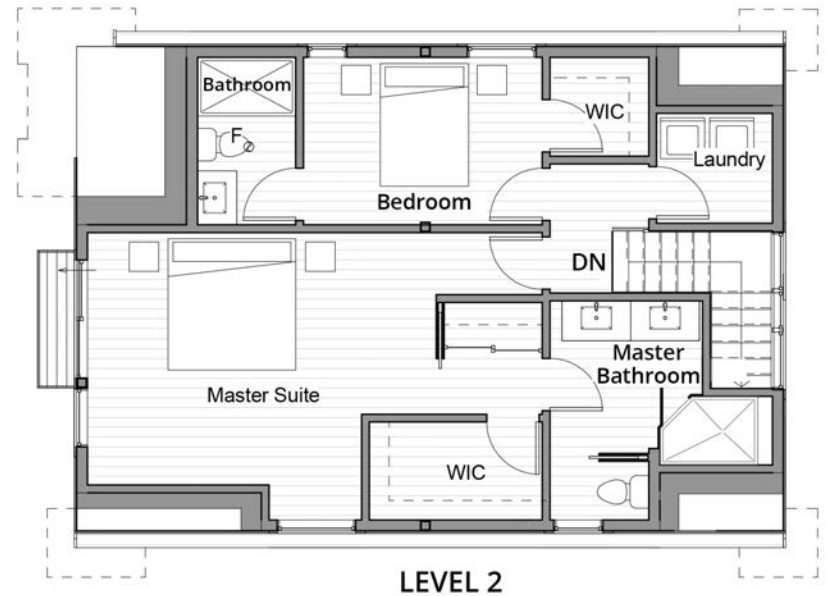

1308 3rd Avenue W, Seattle, WA 98119

Master Bath, 3 Guest Baths

2,688 sf

Walk Score 88

Floor plans are provided for illustrative and general information purposes. In a continuing effort to improve products and designs, final construction elevations, square footages, floor plan layouts and/or materials and colors may vary. Buyer to verify to their own satisfaction.