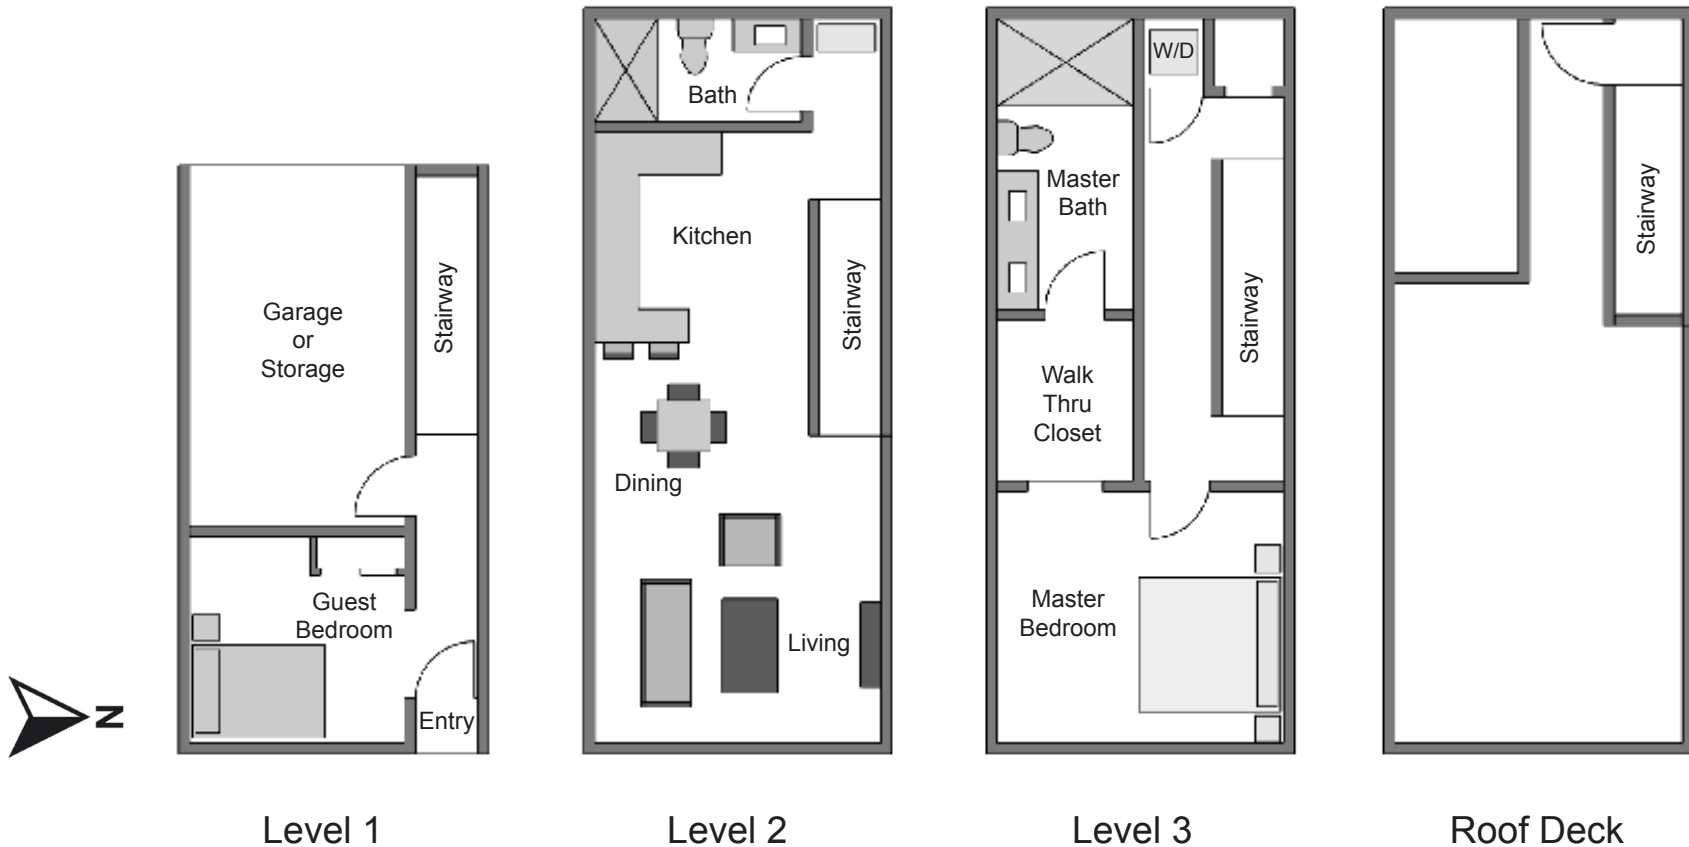

# WALLFLOWER

3935 2nd Ave NE, Seattle WA  
1188-1204 SF | 2 Beds | 1.5 Baths

\* Floor plans typical for community, some homes have opposite orientation

info@shelterhs.com shelterhomesseattle.com 206.486.9209

Floor plans are provided for illustrative and general informational purposes only. They are not a guarantee of final layout. In a continuing effort to improve our products and designs, final construction elevations, square footages, floor plan layouts and/or materials and colors may vary. Buyer to verify all information to their own satisfaction.