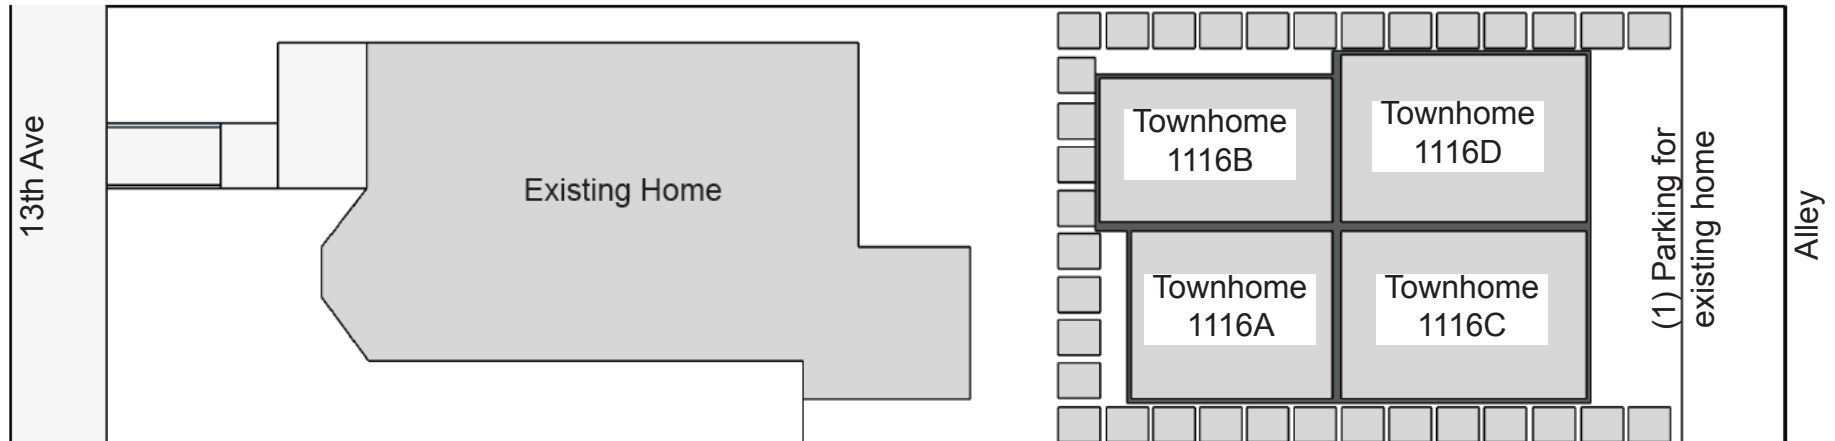

1116 A - D 13th Ave
Seattle WA 98122

Pedestrian Access to homes (easement)

info@shelterhs.com shelterhomeseattle.com 206.486.9209

Floor plans are provided for illustrative and general informational purposes only. They are not a guarantee of final layout. In a continuing effort to improve our products and designs, final construction elevations, square footages, floor plan layouts and/or materials and colors may vary. Buyer to verify all information to their own satisfaction.