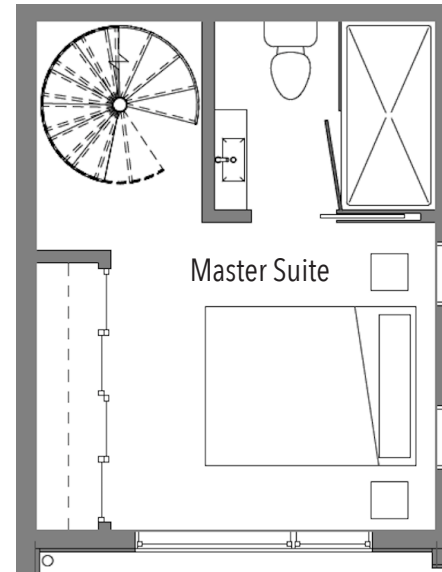

1116A 13th Ave, Seattle WA

744 SF | 2 Beds | 1.25 Baths

Level 1

Level 2

Level 3

Roof Deck

info@shelterhs.com shelterhomeseattle.com 206.486.9209

Floor plans are provided for illustrative and general informational purposes only. They are not a guarantee of final layout. In a continuing effort to improve our products and designs, final construction elevations, square footages, floor plan layouts and/or materials and colors may vary. Buyer to verify all information to their own satisfaction.