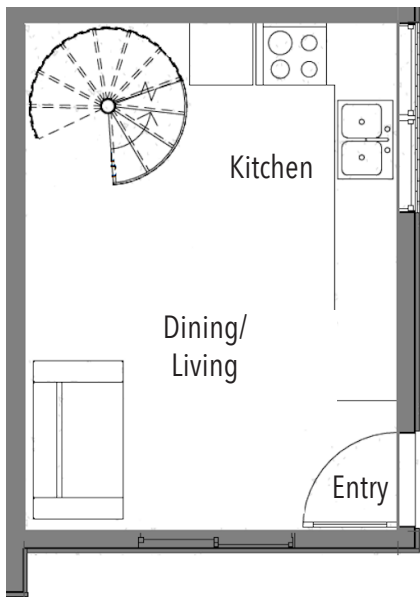

1116A 13th Ave, Seattle WA

744 SF | 2 Beds | 1.25 Baths

Level 1

Level 2

Level 3

Roof Deck

info@shelterhs.com shelterhomeseattle.com 206.486.9209

Floor plans are provided for illustrative and general informational purposes only. They are not a guarantee of final layout. In a continuing effort to improve our products and designs, final construction elevations, square footages, floor plan layouts and/or materials and colors may vary. Buyer to verify all information to their own satisfaction.