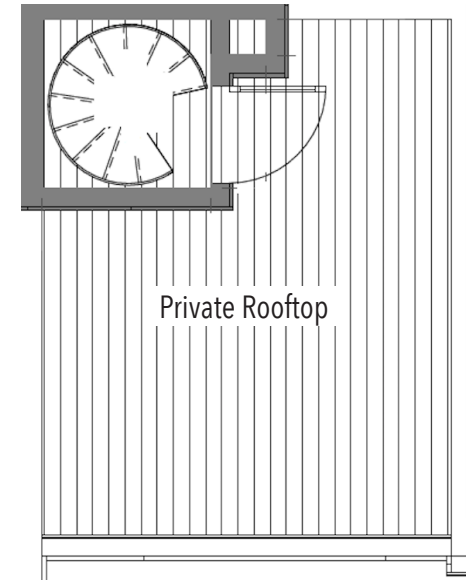

1116A 13th Ave, Seattle WA

744 SF | 2 Beds | 1.25 Baths

Level 1

Level 2

Level 3

Roof Deck

info@shelterhs.com shelterhomeseattle.com 206.486.9209

Floor plans are provided for illustrative and general informational purposes only. They are not a guarantee of final layout. In a continuing effort to improve our products and designs, final construction elevations, square footages, floor plan layouts and/or materials and colors may vary. Buyer to verify all information to their own satisfaction.