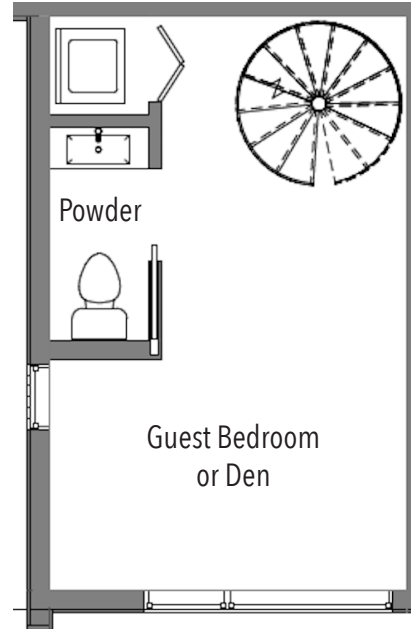

1116B 13th Ave, Seattle WA

744 SF | 2 Beds | 1.25 Baths

Level 1

Level 2

Level 3

Roof Deck

info@shelterhs.com shelterhomeseattle.com 206.486.9209

Floor plans are provided for illustrative and general informational purposes only. They are not a guarantee of final layout. In a continuing effort to improve our products and designs, final construction elevations, square footages, floor plan layouts and/or materials and colors may vary. Buyer to verify all information to their own satisfaction.