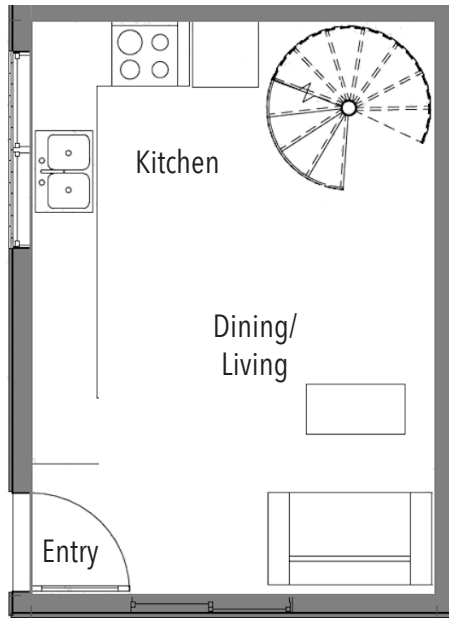

1116B 13th Ave, Seattle WA

744 SF | 2 Beds | 1.25 Baths

Level 1

Level 2

Level 3

Roof Deck

info@shelterhs.com shelterhomeseattle.com 206.486.9209

Floor plans are provided for illustrative and general informational purposes only. They are not a guarantee of final layout. In a continuing effort to improve our products and designs, final construction elevations, square footages, floor plan layouts and/or materials and colors may vary. Buyer to verify all information to their own satisfaction.