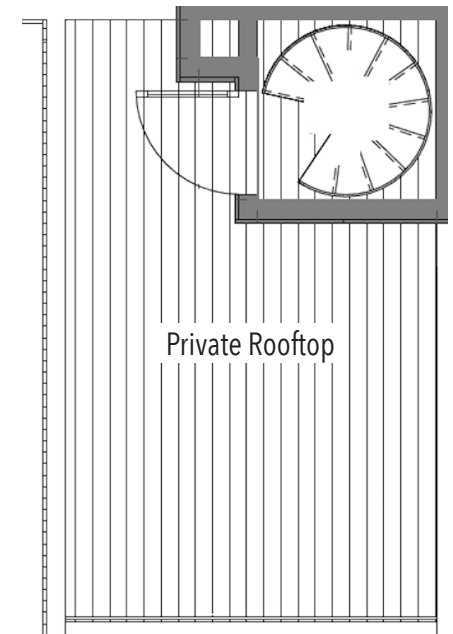

1116B 13th Ave, Seattle WA

744 SF | 2 Beds | 1.25 Baths

Level 1

Level 2

Level 3

Roof Deck

info@shelterhs.com shelterhomeseattle.com 206.486.9209

Floor plans are provided for illustrative and general informational purposes only. They are not a guarantee of final layout. In a continuing effort to improve our products and designs, final construction elevations, square footages, floor plan layouts and/or materials and colors may vary. Buyer to verify all information to their own satisfaction.