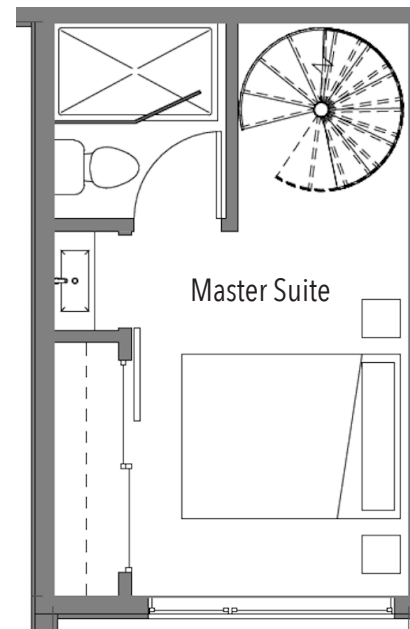

1116B 13th Ave, Seattle WA

744 SF | 2 Beds | 1.25 Baths

Level 1

Level 2

Level 3

Roof Deck

info@shelterhs.com shelterhomeseattle.com 206.486.9209

Floor plans are provided for illustrative and general informational purposes only. They are not a guarantee of final layout. In a continuing effort to improve our products and designs, final construction elevations, square footages, floor plan layouts and/or materials and colors may vary. Buyer to verify all information to their own satisfaction.