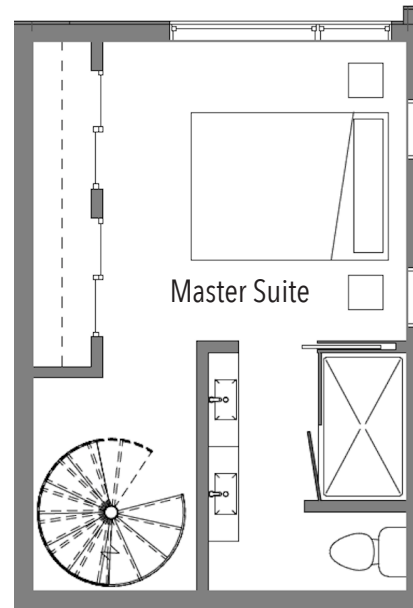

1116C 13th Ave, Seattle WA

818 SF | 2 Beds | 1.25 Baths

Level 1

Level 2

Level 3

Roof Deck

info@shelterhs.com shelterhomeseattle.com 206.486.9209

Floor plans are provided for illustrative and general informational purposes only. They are not a guarantee of final layout. In a continuing effort to improve our products and designs, final construction elevations, square footages, floor plan layouts and/or materials and colors may vary. Buyer to verify all information to their own satisfaction.