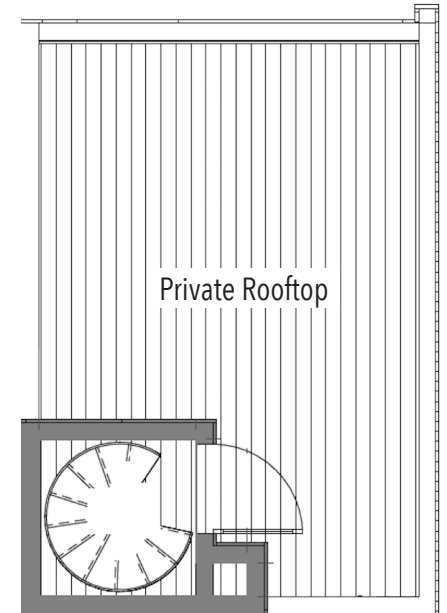

1116C 13th Ave, Seattle WA

818 SF | 2 Beds | 1.25 Baths

Level 1

Level 2

Level 3

Roof Deck

info@shelterhs.com shelterhomeseattle.com 206.486.9209

Floor plans are provided for illustrative and general informational purposes only. They are not a guarantee of final layout. In a continuing effort to improve our products and designs, final construction elevations, square footages, floor plan layouts and/or materials and colors may vary. Buyer to verify all information to their own satisfaction.