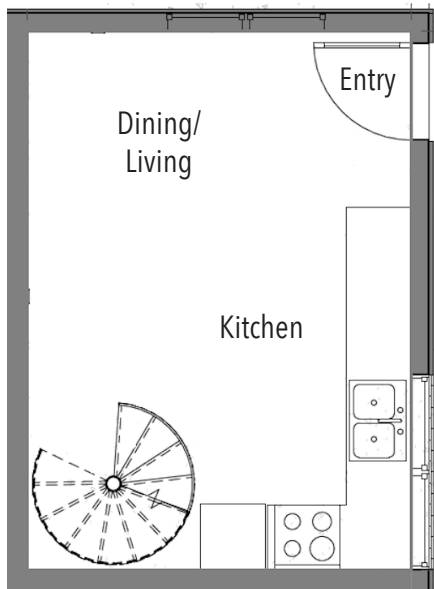

1116C 13th Ave, Seattle WA

818 SF | 2 Beds | 1.25 Baths

Level 1

Level 2

Level 3

Roof Deck

info@shelterhs.com shelterhomeseattle.com 206.486.9209

Floor plans are provided for illustrative and general informational purposes only. They are not a guarantee of final layout. In a continuing effort to improve our products and designs, final construction elevations, square footages, floor plan layouts and/or materials and colors may vary. Buyer to verify all information to their own satisfaction.