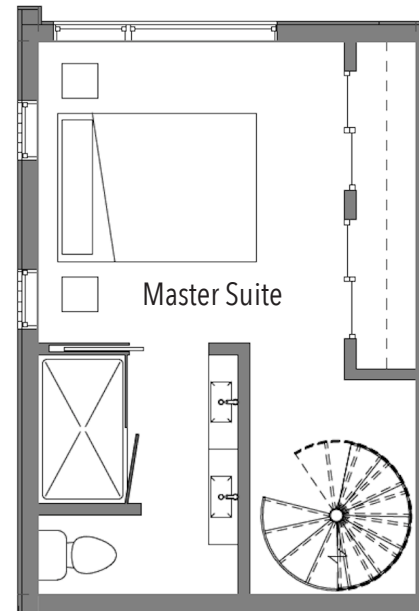

1116D 13th Ave, Seattle WA

829 SF | 2 Beds | 1.25 Baths

Level 1

Level 2

Level 3

Roof Deck

[info@shelterhs.com](mailto:info@shelterhs.com) [shelterhomeseattle.com](http://shelterhomeseattle.com) 206.486.9209

Floor plans are provided for illustrative and general informational purposes only. They are not a guarantee of final layout. In a continuing effort to improve our products and designs, final construction elevations, square footages, floor plan layouts and/or materials and colors may vary. Buyer to verify all information to their own satisfaction.