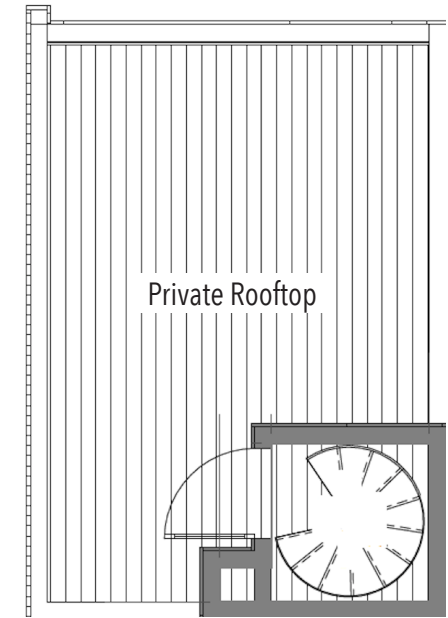

1116D 13th Ave, Seattle WA

829 SF | 2 Beds | 1.25 Baths

Level 1

Level 2

Level 3

Roof Deck

[info@shelterhs.com](mailto:info@shelterhs.com) [shelterhomeseattle.com](http://shelterhomeseattle.com) 206.486.9209

Floor plans are provided for illustrative and general informational purposes only. They are not a guarantee of final layout. In a continuing effort to improve our products and designs, final construction elevations, square footages, floor plan layouts and/or materials and colors may vary. Buyer to verify all information to their own satisfaction.