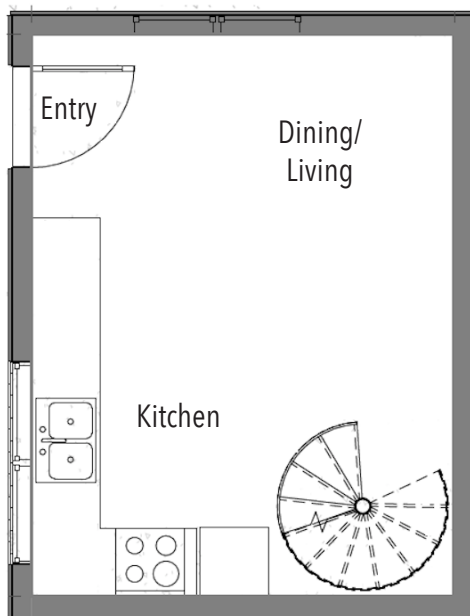

1116D 13th Ave, Seattle WA

829 SF | 2 Beds | 1.25 Baths

Level 1

Level 2

Level 3

Roof Deck

[info@shelterhs.com](mailto:info@shelterhs.com) [shelterhomeseattle.com](http://shelterhomeseattle.com) 206.486.9209

Floor plans are provided for illustrative and general informational purposes only. They are not a guarantee of final layout. In a continuing effort to improve our products and designs, final construction elevations, square footages, floor plan layouts and/or materials and colors may vary. Buyer to verify all information to their own satisfaction.