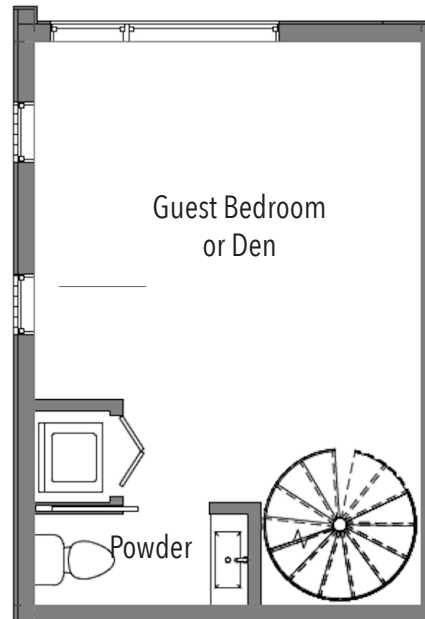

1116D 13th Ave, Seattle WA

829 SF | 2 Beds | 1.25 Baths

Level 1

Level 2

Level 3

Roof Deck

[info@shelterhs.com](mailto:info@shelterhs.com) [shelterhomeseattle.com](http://shelterhomeseattle.com) 206.486.9209

Floor plans are provided for illustrative and general informational purposes only. They are not a guarantee of final layout. In a continuing effort to improve our products and designs, final construction elevations, square footages, floor plan layouts and/or materials and colors may vary. Buyer to verify all information to their own satisfaction.