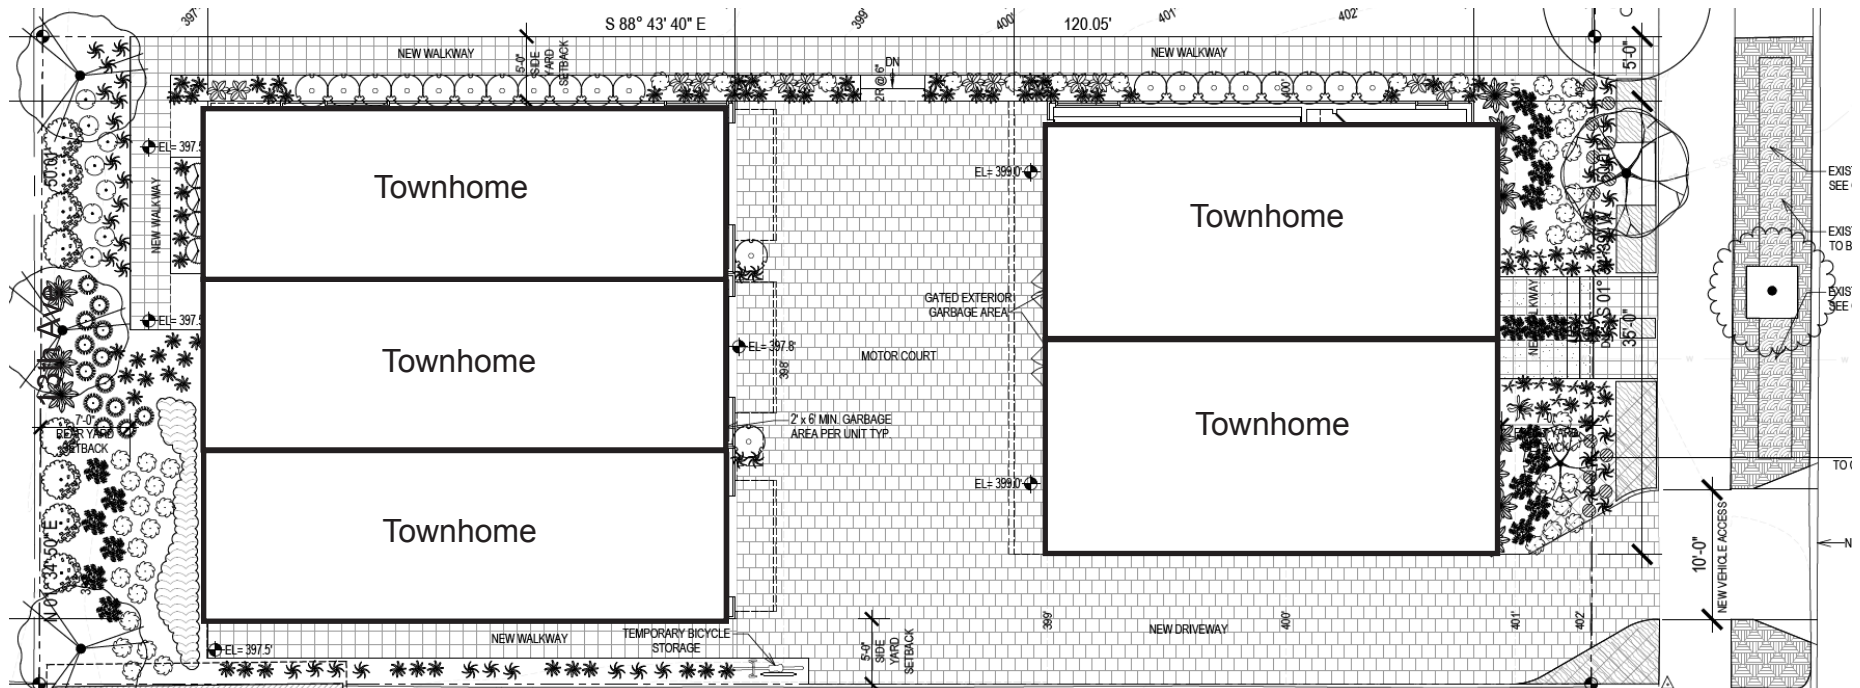

allston HEIGHTS

2119 4th Ave N
Seattle WA 98109

info@shelterhs.com shelterhomeseattle.com 206.486.9209

Floor plans are provided for illustrative and general informational purposes only. They are not a guarantee of final layout. In a continuing effort to improve our products and designs, final construction elevations, square footages, floor plan layouts and/or materials and colors may vary. Buyer to verify all information to their own satisfaction.