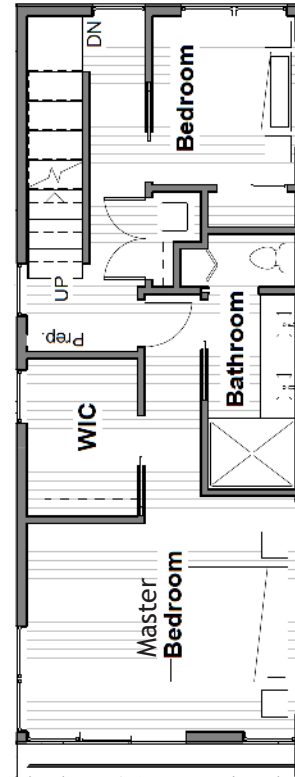

# ELE MENT

920 & 924 Broadway E  
3 beds | 2.25 baths | 1 garage | 1837 SF

Level 1

Level 2

Level 3

Roof Deck

[info@shelterhs.com](mailto:info@shelterhs.com) [shelterhomeseattle.com](http://shelterhomeseattle.com) 206.486.9209

Floor plans are provided for illustrative and general informational purposes only. They are not a guarantee of final layout. In a continuing effort to improve our products and designs, final construction elevations, square footages, floor plan layouts and/or materials and colors may vary. Buyer to verify all information to their own satisfaction.