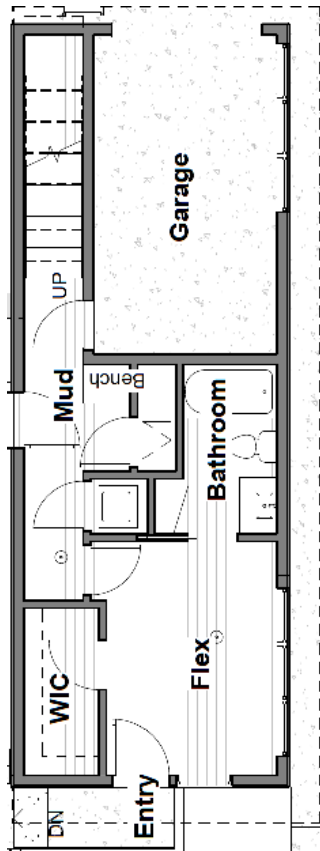

# ELE MENT

920 & 924 Broadway E  
3 beds | 2.25 baths | 1 garage | 1837 SF

Level 1

Level 2

Level 3

Roof Deck

[info@shelterhs.com](mailto:info@shelterhs.com) [shelterhomeseattle.com](http://shelterhomeseattle.com) 206.486.9209

Floor plans are provided for illustrative and general informational purposes only. They are not a guarantee of final layout. In a continuing effort to improve our products and designs, final construction elevations, square footages, floor plan layouts and/or materials and colors may vary. Buyer to verify all information to their own satisfaction.