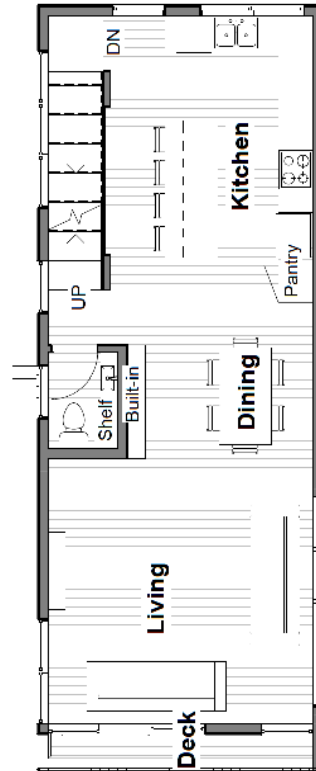

# ELE MENT

920 & 924 Broadway E  
3 beds | 2.25 baths | 1 garage | 1837 SF

Level 1

Level 2

Level 3

Roof Deck

[info@shelterhs.com](mailto:info@shelterhs.com) [shelterhomeseattle.com](http://shelterhomeseattle.com) 206.486.9209

Floor plans are provided for illustrative and general informational purposes only. They are not a guarantee of final layout. In a continuing effort to improve our products and designs, final construction elevations, square footages, floor plan layouts and/or materials and colors may vary. Buyer to verify all information to their own satisfaction.