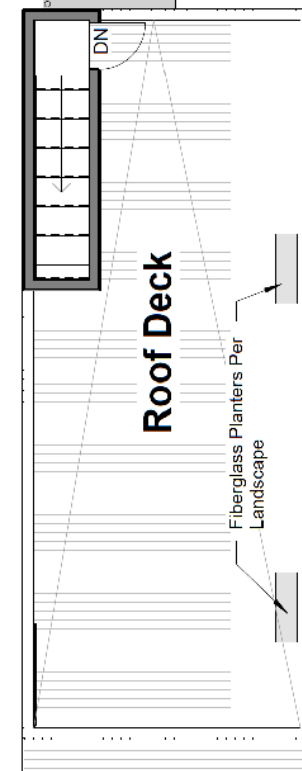

# ELE MENT

920 & 924 Broadway E  
3 beds | 2.25 baths | 1 garage | 1837 SF

Level 1

Level 2

Level 3

Roof Deck

[info@shelterhs.com](mailto:info@shelterhs.com) [shelterhomeseattle.com](http://shelterhomeseattle.com) 206.486.9209

Floor plans are provided for illustrative and general informational purposes only. They are not a guarantee of final layout. In a continuing effort to improve our products and designs, final construction elevations, square footages, floor plan layouts and/or materials and colors may vary. Buyer to verify all information to their own satisfaction.