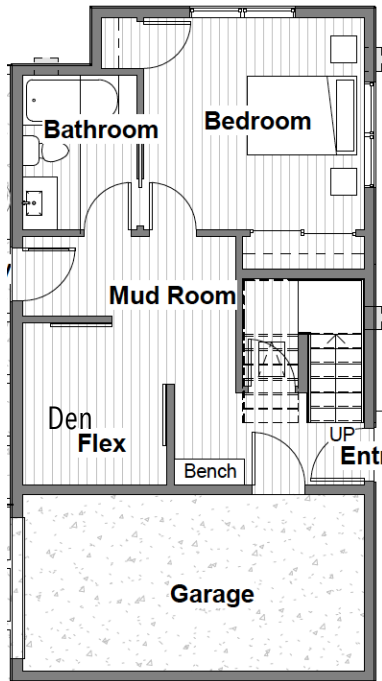

922 Broadway E

3 beds + den | 2.25 baths | 1 garage | 1796 SF

Level 1

Level 2

Level 3

Roof Deck

info@shelterhs.com shelterhomeseattle.com 206.486.9209

Floor plans are provided for illustrative and general informational purposes only. They are not a guarantee of final layout. In a continuing effort to improve our products and designs, final construction elevations, square footages, floor plan layouts and/or materials and colors may vary. Buyer to verify all information to their own satisfaction.