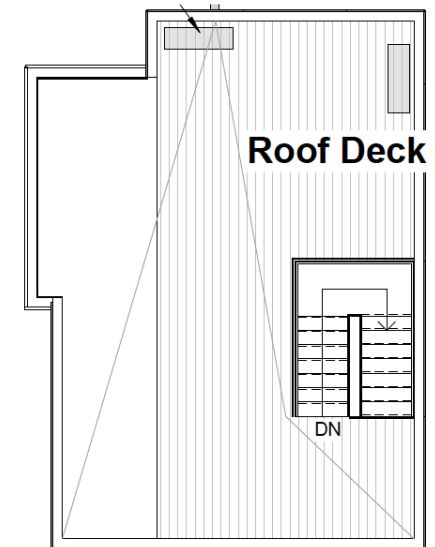

922 Broadway E

3 beds + den | 2.25 baths | 1 garage | 1796 SF

Level 1

Level 2

Level 3

Roof Deck

info@shelterhs.com shelterhomeseattle.com 206.486.9209

Floor plans are provided for illustrative and general informational purposes only. They are not a guarantee of final layout. In a continuing effort to improve our products and designs, final construction elevations, square footages, floor plan layouts and/or materials and colors may vary. Buyer to verify all information to their own satisfaction.