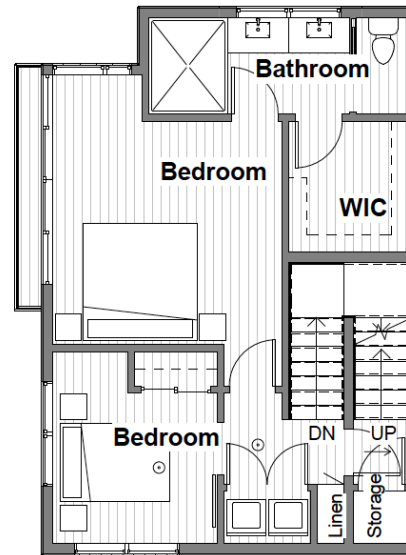

922 Broadway E

3 beds + den | 2.25 baths | 1 garage | 1796 SF

Level 1

Level 2

Level 3

Roof Deck

info@shelterhs.com shelterhomeseattle.com 206.486.9209

Floor plans are provided for illustrative and general informational purposes only. They are not a guarantee of final layout. In a continuing effort to improve our products and designs, final construction elevations, square footages, floor plan layouts and/or materials and colors may vary. Buyer to verify all information to their own satisfaction.