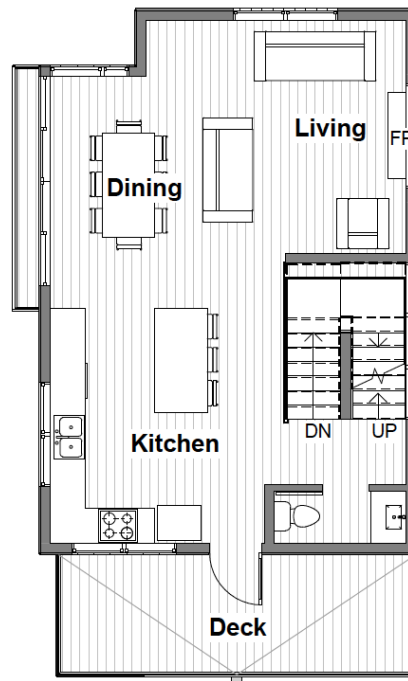

922 Broadway E

3 beds + den | 2.25 baths | 1 garage | 1796 SF

Level 1

Level 2

Level 3

Roof Deck

info@shelterhs.com shelterhomeseattle.com 206.486.9209

Floor plans are provided for illustrative and general informational purposes only. They are not a guarantee of final layout. In a continuing effort to improve our products and designs, final construction elevations, square footages, floor plan layouts and/or materials and colors may vary. Buyer to verify all information to their own satisfaction.