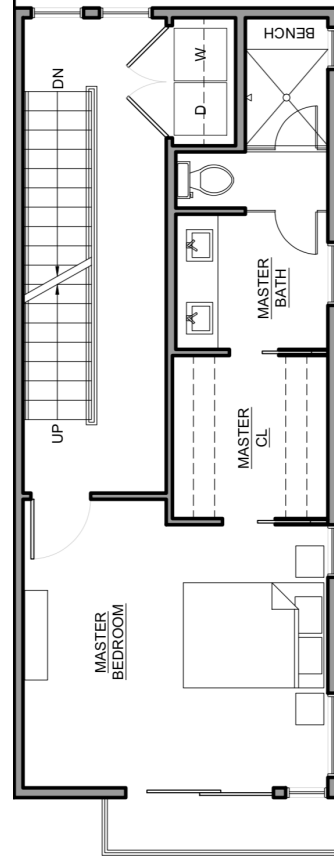

926 Unit 1 Broadway E Seattle  
1689 SF | 2 Beds | 2.5 Baths

Level 1

Level 2

Level 3

Level 4

info@shelterhs.com shelterhomesseattle.com 206.486.9209

Floor plans are provided for illustrative and general informational purposes only. In a continuing effort to improve our products and designs, final construction elevations, square footages, floor plan layouts and/or materials and colors may vary. Buyer to verify all information to their own satisfaction.