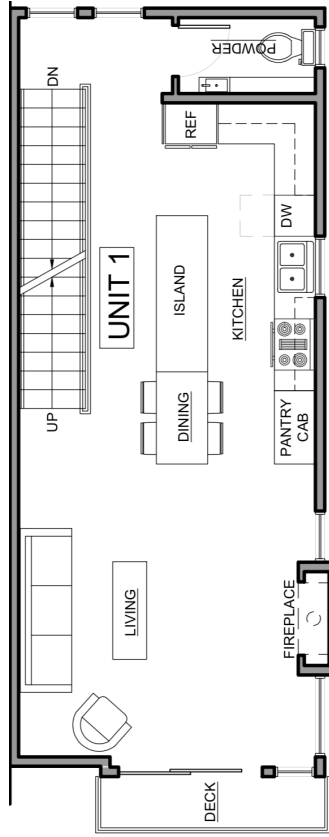

926 Unit 1 Broadway E Seattle  
1689 SF | 2 Beds | 2.5 Baths

Level 1

Level 2

Level 3

Level 4

info@shelterhs.com shelterhomesseattle.com 206.486.9209

Floor plans are provided for illustrative and general informational purposes only. In a continuing effort to improve our products and designs, final construction elevations, square footages, floor plan layouts and/or materials and colors may vary. Buyer to verify all information to their own satisfaction.