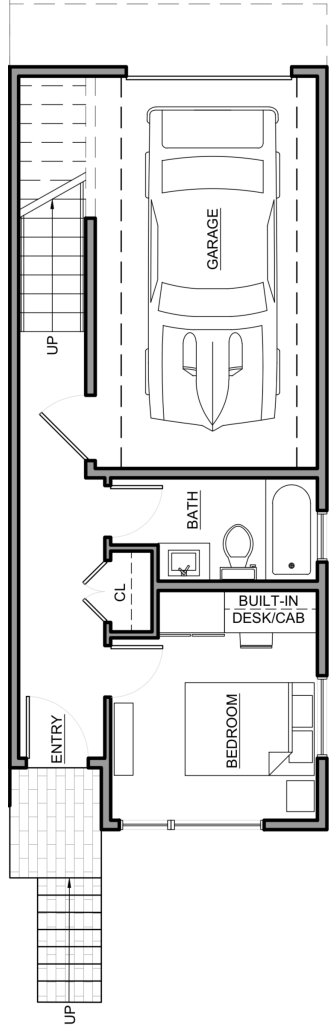

926 Unit 1 Broadway E Seattle  
1689 SF | 2 Beds | 2.5 Baths

Level 1

Level 2

Level 3

Level 4

info@shelterhs.com shelterhomesseattle.com 206.486.9209

Floor plans are provided for illustrative and general informational purposes only. In a continuing effort to improve our products and designs, final construction elevations, square footages, floor plan layouts and/or materials and colors may vary. Buyer to verify all information to their own satisfaction.