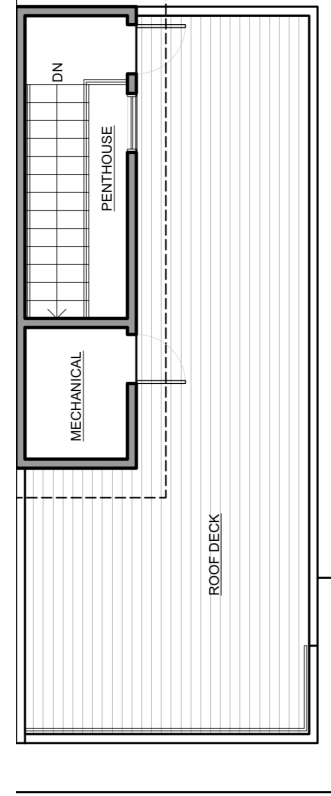

926 Unit 1 Broadway E Seattle  
1689 SF | 2 Beds | 2.5 Baths

Level 1

Level 2

Level 3

Level 4

info@shelterhs.com shelterhomesseattle.com 206.486.9209

Floor plans are provided for illustrative and general informational purposes only. In a continuing effort to improve our products and designs, final construction elevations, square footages, floor plan layouts and/or materials and colors may vary. Buyer to verify all information to their own satisfaction.