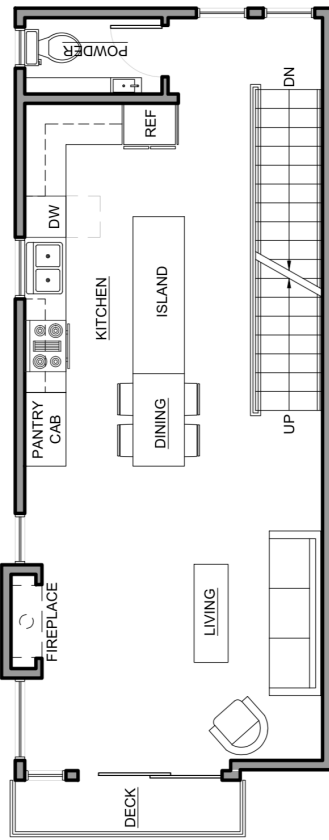

926 Unit 3 Broadway E Seattle
1689 SF | 2 Beds | 2.5 Baths

Level 1

Level 2

Level 3

Level 4

info@shelterhs.com shelterhomesseattle.com 206.486.9209

Floor plans are provided for illustrative and general informational purposes only. In a continuing effort to improve our products and designs, final construction elevations, square footages, floor plan layouts and/or materials and colors may vary. Buyer to verify all information to their own satisfaction.