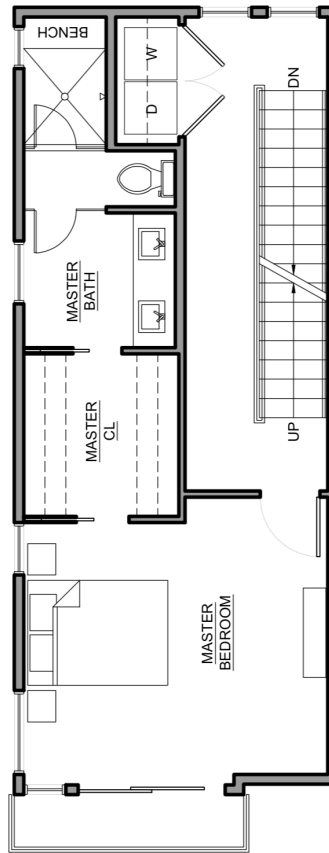

926 Unit 3 Broadway E Seattle
1689 SF | 2 Beds | 2.5 Baths

Level 1

Level 2

Level 3

Level 4

info@shelterhs.com shelterhomesseattle.com 206.486.9209

Floor plans are provided for illustrative and general informational purposes only. In a continuing effort to improve our products and designs, final construction elevations, square footages, floor plan layouts and/or materials and colors may vary. Buyer to verify all information to their own satisfaction.