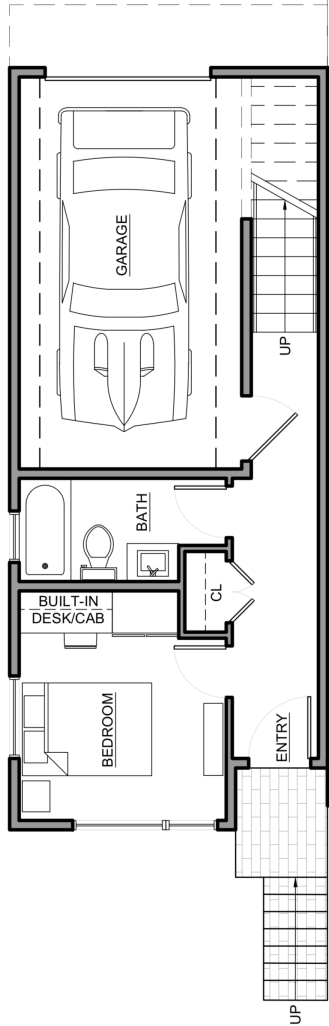

926 Unit 3 Broadway E Seattle
1689 SF | 2 Beds | 2.5 Baths

Level 1

Level 2

Level 3

Level 4

info@shelterhs.com shelterhomesseattle.com 206.486.9209

Floor plans are provided for illustrative and general informational purposes only. In a continuing effort to improve our products and designs, final construction elevations, square footages, floor plan layouts and/or materials and colors may vary. Buyer to verify all information to their own satisfaction.