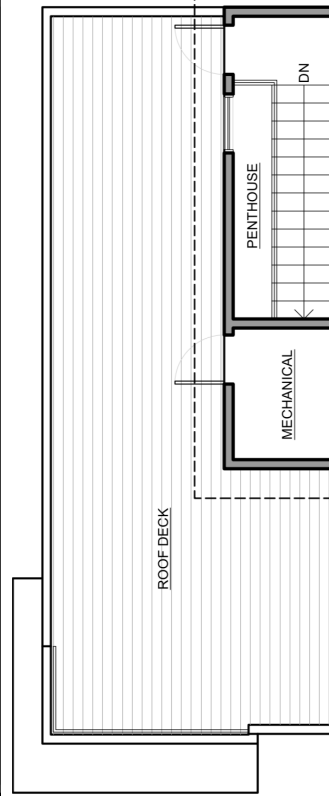

926 Unit 3 Broadway E Seattle
1689 SF | 2 Beds | 2.5 Baths

Level 1

Level 2

Level 3

Level 4

info@shelterhs.com shelterhomesseattle.com 206.486.9209

Floor plans are provided for illustrative and general informational purposes only. In a continuing effort to improve our products and designs, final construction elevations, square footages, floor plan layouts and/or materials and colors may vary. Buyer to verify all information to their own satisfaction.