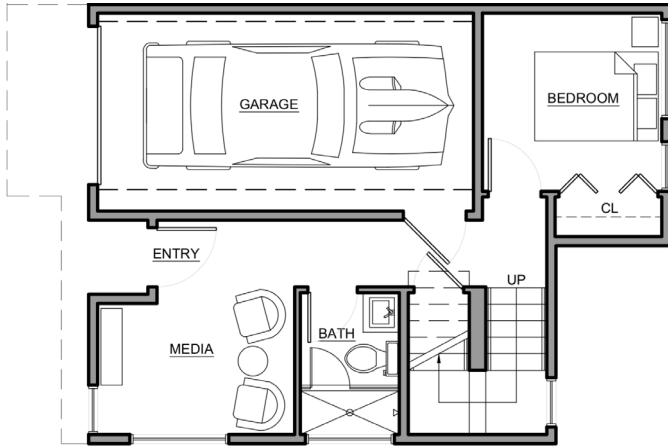

926 Unit 4 Broadway E Seattle
1835 SF | 3 Beds | 3.5 Baths

Level 1

Level 2

Level 3

Level 4

info@shelterhs.com shelterhomesseattle.com 206.486.9209

Floor plans are provided for illustrative and general informational purposes only. In a continuing effort to improve our products and designs, final construction elevations, square footages, floor plan layouts and/or materials and colors may vary. Buyer to verify all information to their own satisfaction.