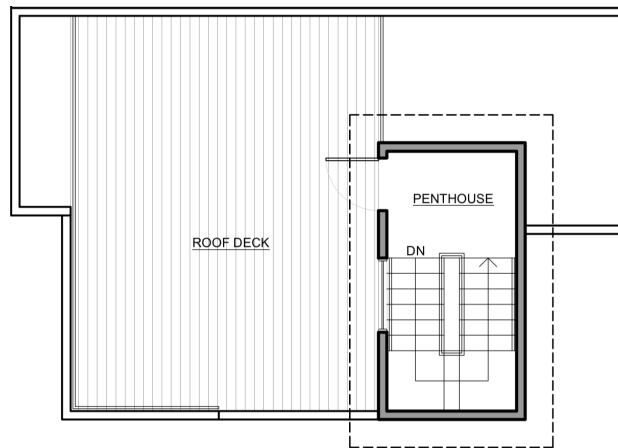

926 Unit 4 Broadway E Seattle
1835 SF | 3 Beds | 3.5 Baths

Level 1

Level 2

Level 3

Level 4

info@shelterhs.com shelterhomesseattle.com 206.486.9209

Floor plans are provided for illustrative and general informational purposes only. In a continuing effort to improve our products and designs, final construction elevations, square footages, floor plan layouts and/or materials and colors may vary. Buyer to verify all information to their own satisfaction.