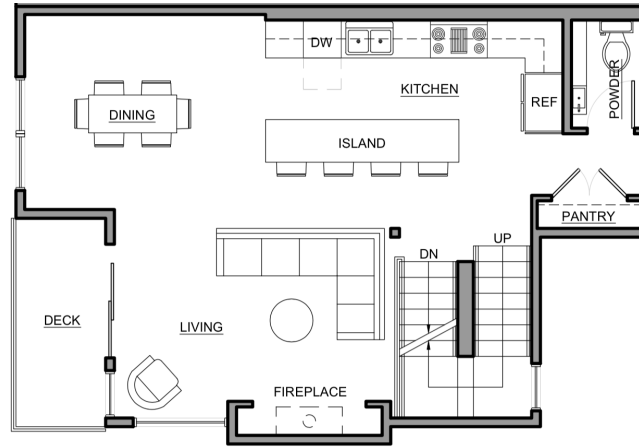

926 Unit 4 Broadway E Seattle
1835 SF | 3 Beds | 3.5 Baths

Level 1

Level 2

Level 3

Level 4

info@shelterhs.com shelterhomesseattle.com 206.486.9209

Floor plans are provided for illustrative and general informational purposes only. In a continuing effort to improve our products and designs, final construction elevations, square footages, floor plan layouts and/or materials and colors may vary. Buyer to verify all information to their own satisfaction.