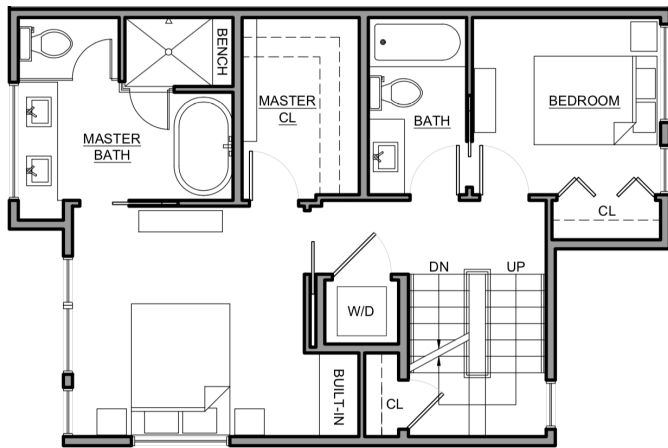

926 Unit 4 Broadway E Seattle
1835 SF | 3 Beds | 3.5 Baths

Level 1

Level 2

Level 3

Level 4

info@shelterhs.com shelterhomesseattle.com 206.486.9209

Floor plans are provided for illustrative and general informational purposes only. In a continuing effort to improve our products and designs, final construction elevations, square footages, floor plan layouts and/or materials and colors may vary. Buyer to verify all information to their own satisfaction.