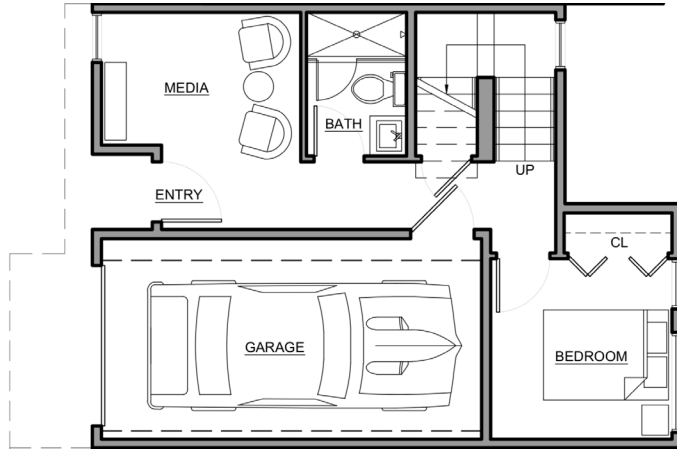

926 Unit 5 Broadway E Seattle
1835 SF | 3 Beds | 3.5 Baths

Level 1

Level 2

Level 3

Level 4

info@shelterhs.com shelterhomesseattle.com 206.486.9209

Floor plans are provided for illustrative and general informational purposes only. In a continuing effort to improve our products and designs, final construction elevations, square footages, floor plan layouts and/or materials and colors may vary. Buyer to verify all information to their own satisfaction.