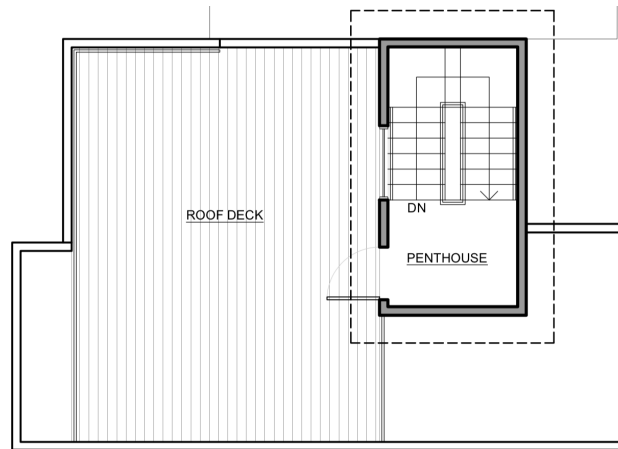

926 Unit 5 Broadway E Seattle
1835 SF | 3 Beds | 3.5 Baths

Level 1

Level 2

Level 3

Level 4

info@shelterhs.com shelterhomesseattle.com 206.486.9209

Floor plans are provided for illustrative and general informational purposes only. In a continuing effort to improve our products and designs, final construction elevations, square footages, floor plan layouts and/or materials and colors may vary. Buyer to verify all information to their own satisfaction.