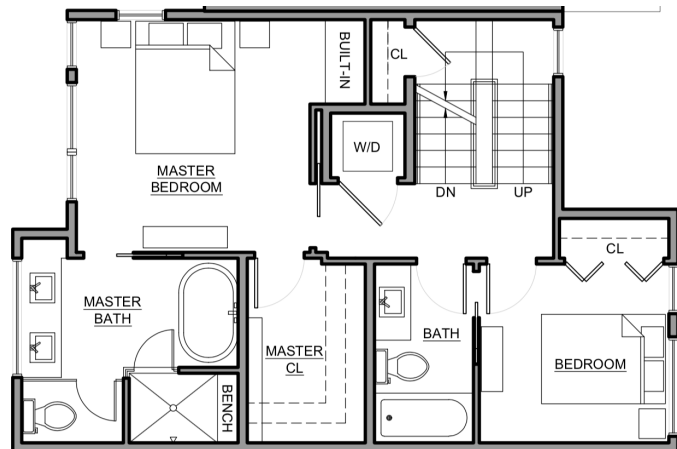

926 Unit 5 Broadway E Seattle
1835 SF | 3 Beds | 3.5 Baths

Level 1

Level 2

Level 3

Level 4

info@shelterhs.com shelterhomesseattle.com 206.486.9209

Floor plans are provided for illustrative and general informational purposes only. In a continuing effort to improve our products and designs, final construction elevations, square footages, floor plan layouts and/or materials and colors may vary. Buyer to verify all information to their own satisfaction.