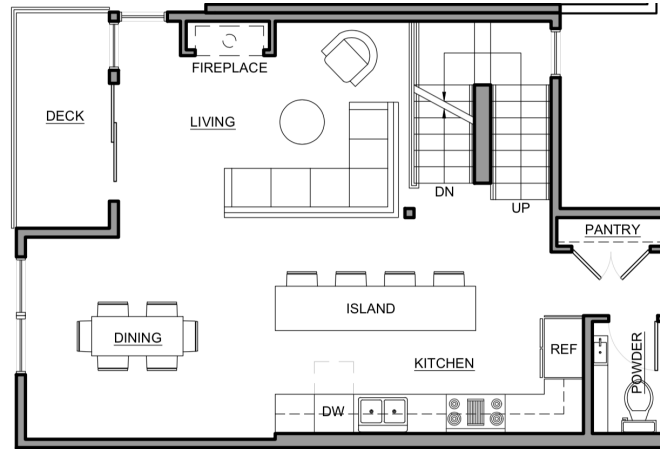

926 Unit 5 Broadway E Seattle
1835 SF | 3 Beds | 3.5 Baths

Level 1

Level 2

Level 3

Level 4

info@shelterhs.com shelterhomesseattle.com 206.486.9209

Floor plans are provided for illustrative and general informational purposes only. In a continuing effort to improve our products and designs, final construction elevations, square footages, floor plan layouts and/or materials and colors may vary. Buyer to verify all information to their own satisfaction.