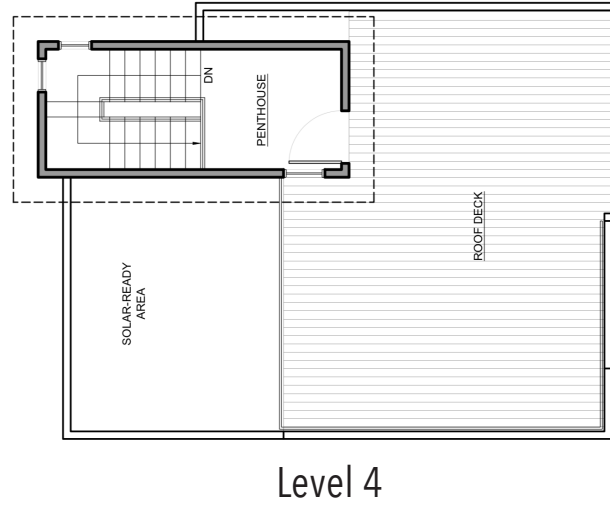

926 Unit 6 Broadway E Seattle  
2501 SF | 3 Beds | 3.5 Baths

info@shelterhs.com shelterhomesseattle.com 206.486.9209

Floor plans are provided for illustrative and general informational purposes only. In a continuing effort to improve our products and designs, final construction elevations, square footages, floor plan layouts and/or materials and colors may vary. Buyer to verify all information to their own satisfaction.