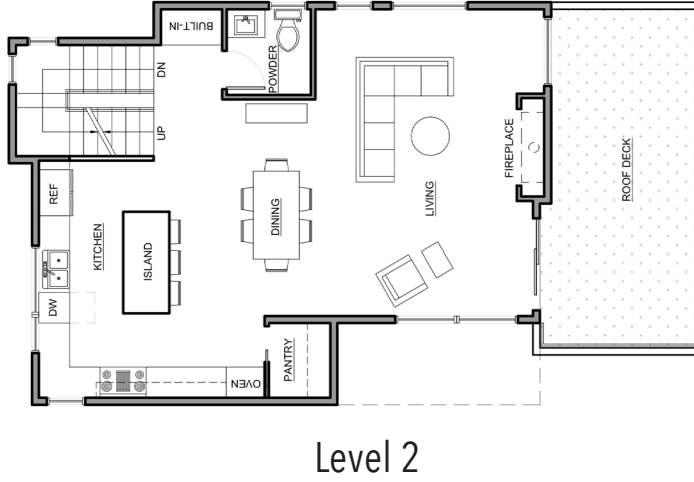

926 Unit 6 Broadway E Seattle  
2501 SF | 3 Beds | 3.5 Baths

info@shelterhs.com shelterhomesseattle.com 206.486.9209

Floor plans are provided for illustrative and general informational purposes only. In a continuing effort to improve our products and designs, final construction elevations, square footages, floor plan layouts and/or materials and colors may vary. Buyer to verify all information to their own satisfaction.