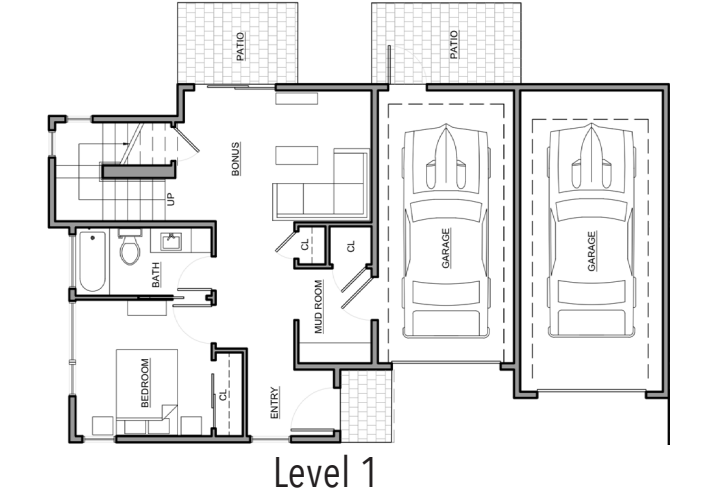

926 Unit 6 Broadway E Seattle  
2501 SF | 3 Beds | 3.5 Baths

info@shelterhs.com shelterhomesseattle.com 206.486.9209

Floor plans are provided for illustrative and general informational purposes only. In a continuing effort to improve our products and designs, final construction elevations, square footages, floor plan layouts and/or materials and colors may vary. Buyer to verify all information to their own satisfaction.