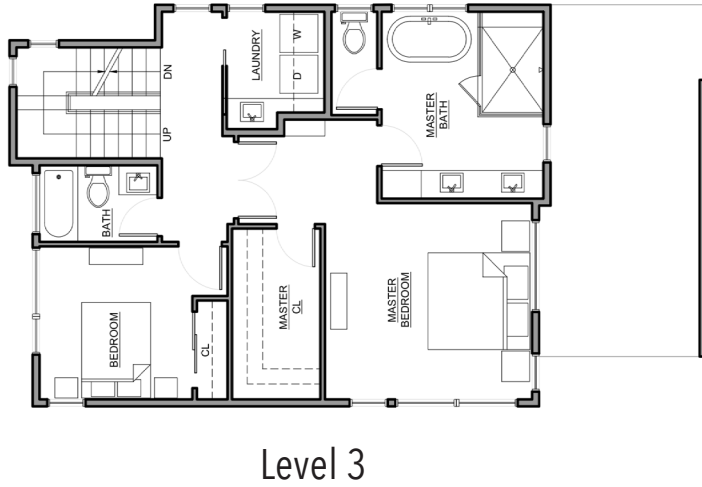

926 Unit 6 Broadway E Seattle  
2501 SF | 3 Beds | 3.5 Baths

info@shelterhs.com shelterhomesseattle.com 206.486.9209

Floor plans are provided for illustrative and general informational purposes only. In a continuing effort to improve our products and designs, final construction elevations, square footages, floor plan layouts and/or materials and colors may vary. Buyer to verify all information to their own satisfaction.