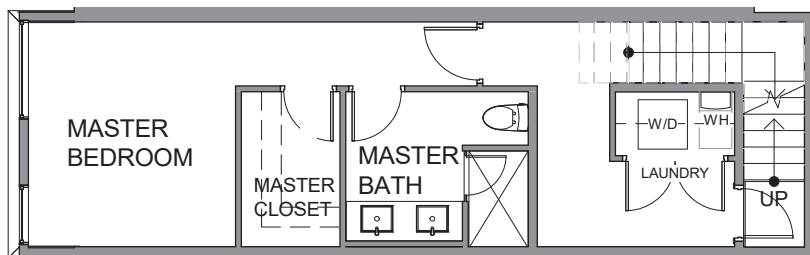

Unit A2

Level 1

Level 2

Level 3

Roof Deck

926-930 Broadway E, Seattle, WA 98102
1454 sf | 2 beds | 1.75 baths | open concept

Floor plans are provided for illustrative and general informational purposes only. In a continuing effort to improve our products and designs, final construction elevations, square footages, floor plan layouts and/or materials and colors may vary. Buyer to verify all information to their own satisfaction.