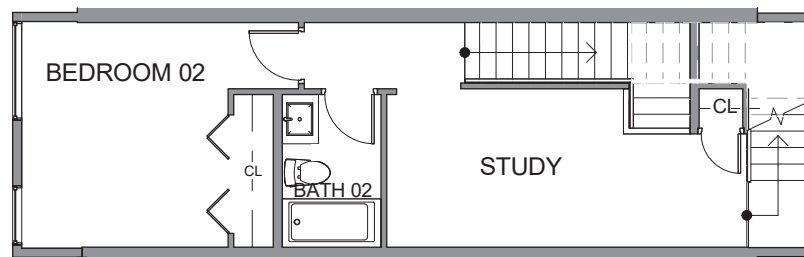

Unit A2

Level 1

Level 2

Level 3

Roof Deck

926-930 Broadway E, Seattle, WA 98102
1454 sf | 2 beds | 1.75 baths | open concept

Floor plans are provided for illustrative and general informational purposes only. In a continuing effort to improve our products and designs, final construction elevations, square footages, floor plan layouts and/or materials and colors may vary. Buyer to verify all information to their own satisfaction.