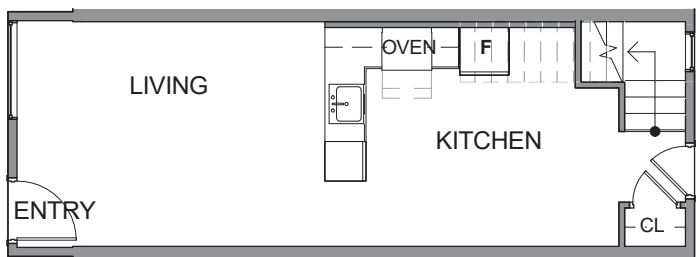

Unit A2

Level 1

Level 2

Level 3

Roof Deck

926-930 Broadway E, Seattle, WA 98102
1454 sf | 2 beds | 1.75 baths | open concept

Floor plans are provided for illustrative and general informational purposes only. In a continuing effort to improve our products and designs, final construction elevations, square footages, floor plan layouts and/or materials and colors may vary. Buyer to verify all information to their own satisfaction.