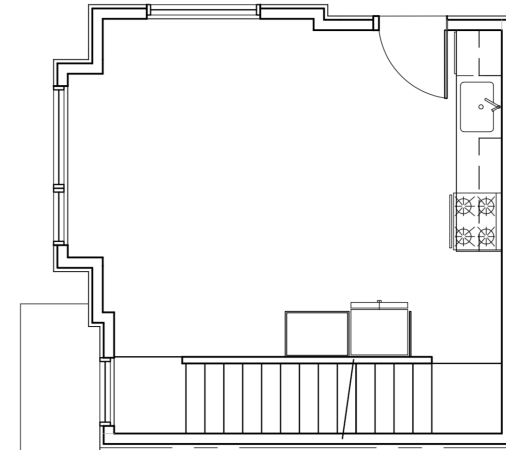

## Unit 1

Level 1

Level 2

Level 3

Level 4

712 11th Ave E Seattle  
1143 sf | 2 Beds | 1.75 Baths