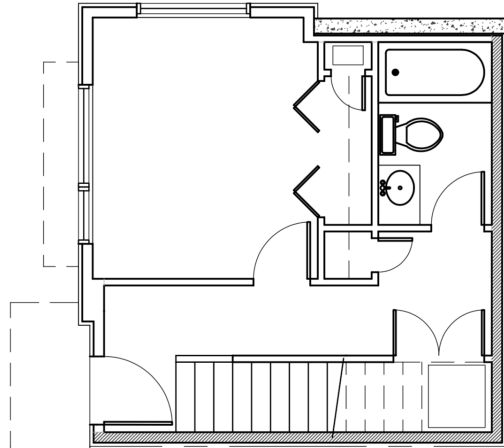

## Unit 1

Level 1

Level 2

Level 3

Level 4

712 11th Ave E Seattle  
1143 sf | 2 Beds | 1.75 Baths