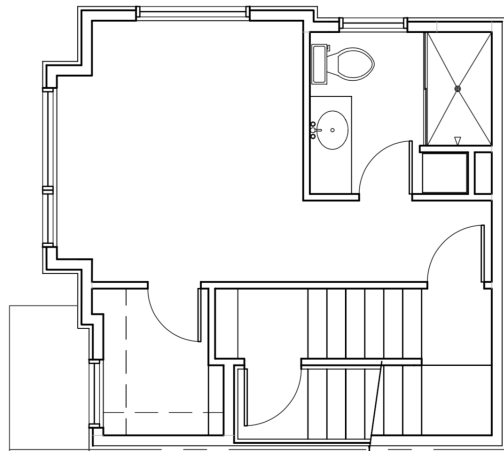

## Unit 1

Level 1

Level 2

Level 3

Level 4

712 11th Ave E Seattle  
1143 sf | 2 Beds | 1.75 Baths