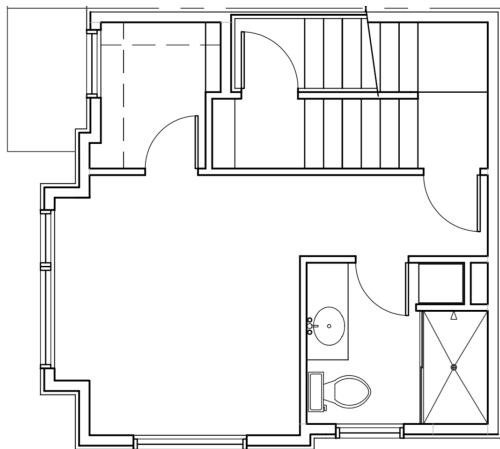

Unit 2

Level 1

Level 2

Level 3

Level 4

712 11th Ave E Seattle
1143 sf | 2 Beds | 1.75 Baths