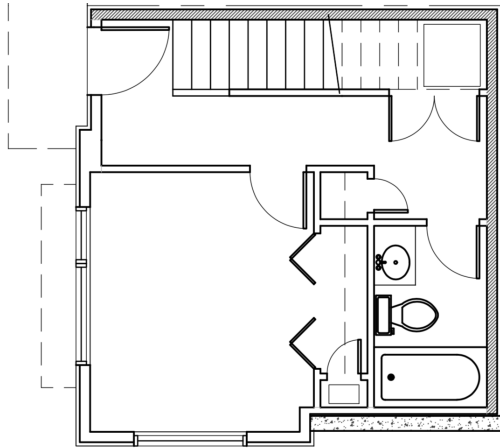

Unit 2

Level 1

Level 2

Level 3

Level 4

712 11th Ave E Seattle
1143 sf | 2 Beds | 1.75 Baths