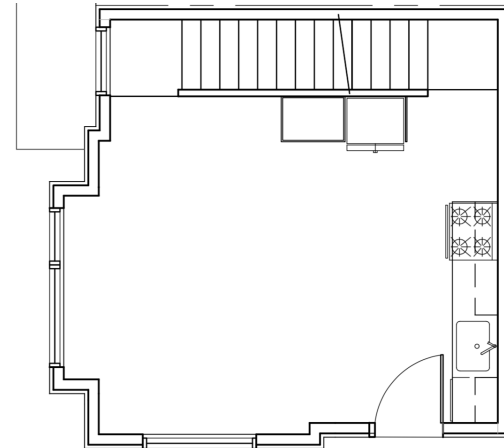

Unit 2

Level 1

Level 2

Level 3

Level 4

712 11th Ave E Seattle
1143 sf | 2 Beds | 1.75 Baths