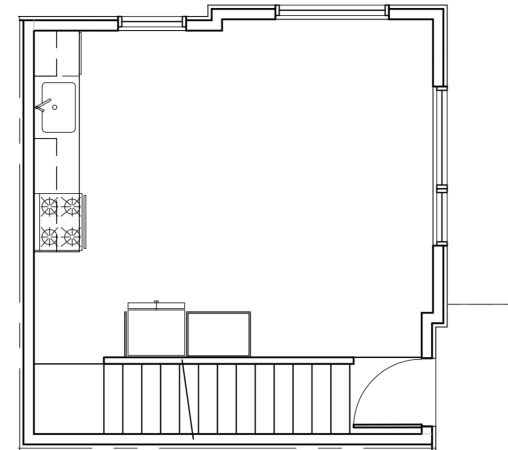

Unit 3

Level 1

Level 2

Level 3

Level 4

712 11th Ave E Seattle
1104 sf | 2 Beds | 1.75 Baths