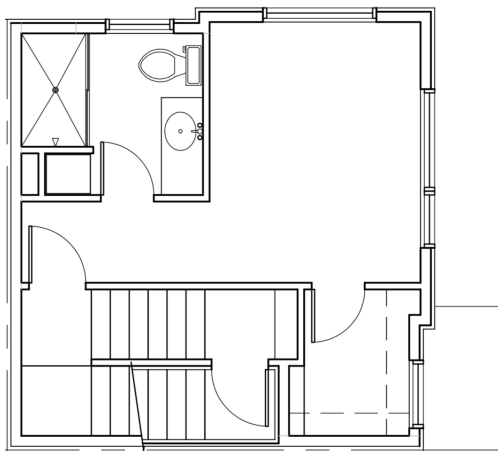

Unit 3

Level 1

Level 2

Level 3

Level 4

712 11th Ave E Seattle
1104 sf | 2 Beds | 1.75 Baths