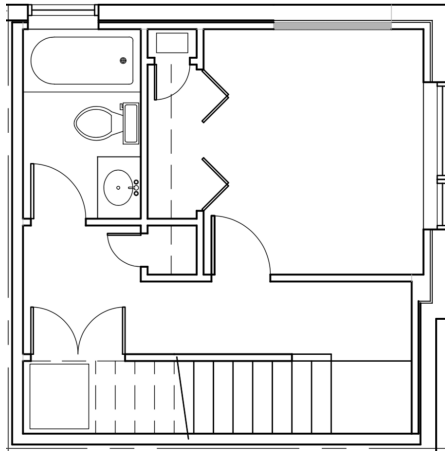

Unit 3

Level 1

Level 2

Level 3

Level 4

712 11th Ave E Seattle
1104 sf | 2 Beds | 1.75 Baths