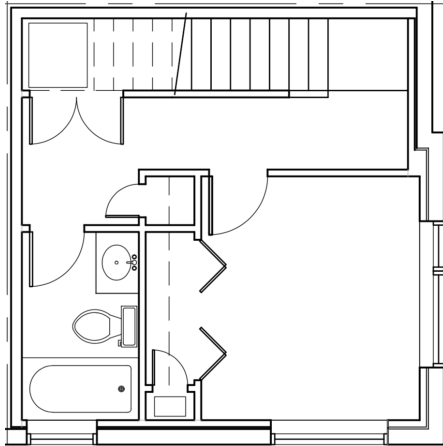

## Unit 4

Level 1

Level 2

Level 3

Level 4

712 11th Ave E Seattle  
1104 sf | 2 Beds | 1.75 Baths