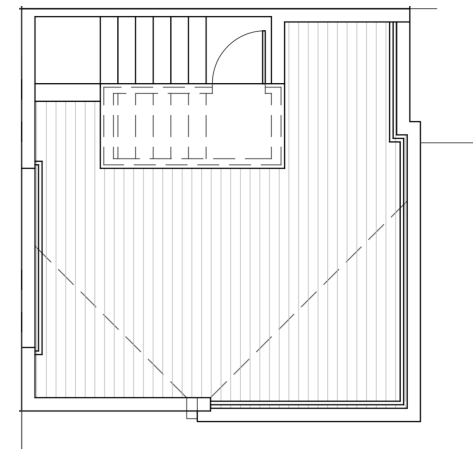

## Unit 4

Level 1

Level 2

Level 3

Level 4

712 11th Ave E Seattle  
1104 sf | 2 Beds | 1.75 Baths