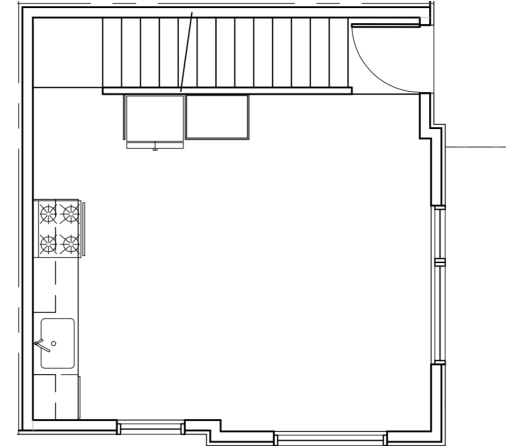

## Unit 4

Level 1

Level 2

Level 3

Level 4

712 11th Ave E Seattle  
1104 sf | 2 Beds | 1.75 Baths