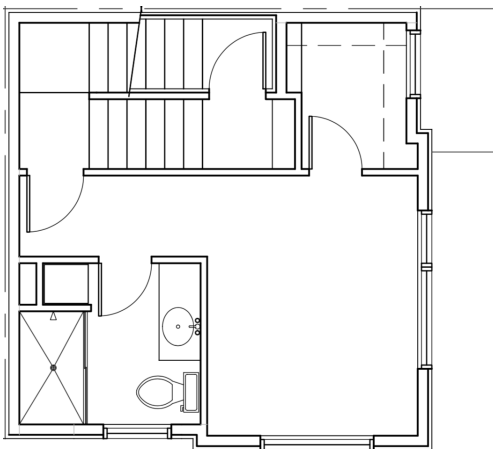

## Unit 4

Level 1

Level 2

Level 3

Level 4

712 11th Ave E Seattle  
1104 sf | 2 Beds | 1.75 Baths