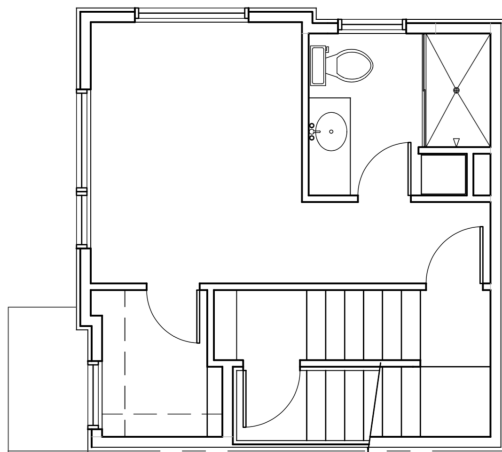

## Unit 5

Level 1

Level 2

Level 3

Level 4

712 11th Ave E Seattle  
1116 sf | 2 Beds | 1.75 Baths

Floor plans are provided for illustrative and general informational purposes only. In a continuing effort to improve our products and designs, final construction elevations, square footages, floor plan layouts and/or materials and colors may vary. Buyer to verify all information to their own satisfaction.