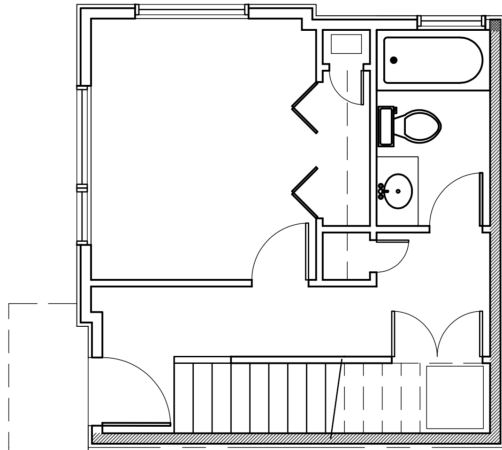

## Unit 5

Level 1

Level 2

Level 3

Level 4

712 11th Ave E Seattle  
1116 sf | 2 Beds | 1.75 Baths

Floor plans are provided for illustrative and general informational purposes only. In a continuing effort to improve our products and designs, final construction elevations, square footages, floor plan layouts and/or materials and colors may vary. Buyer to verify all information to their own satisfaction.