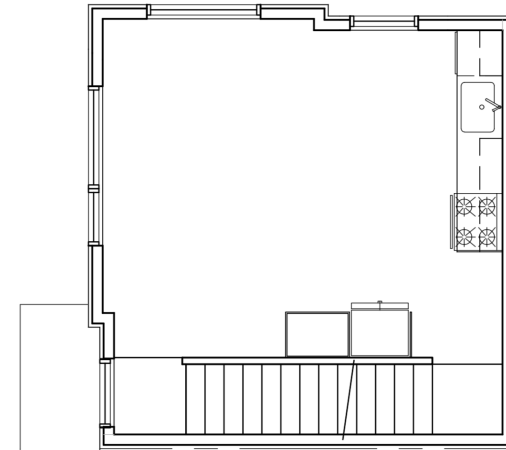

## Unit 5

Level 1

Level 2

Level 3

Level 4

712 11th Ave E Seattle  
1116 sf | 2 Beds | 1.75 Baths

Floor plans are provided for illustrative and general informational purposes only. In a continuing effort to improve our products and designs, final construction elevations, square footages, floor plan layouts and/or materials and colors may vary. Buyer to verify all information to their own satisfaction.