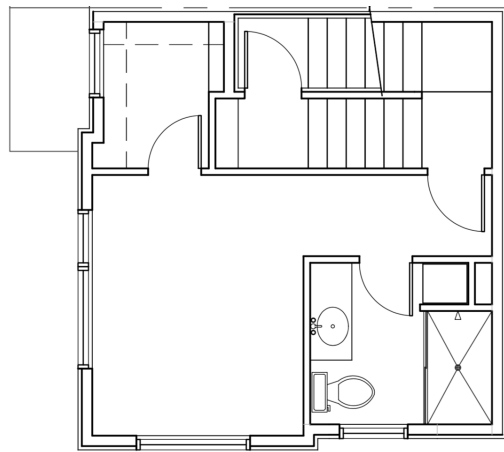

Unit 6

Level 1

Level 2

Level 3

Level 4

712 11th Ave E Seattle
1116 sf | 2 Beds | 1.75 Baths