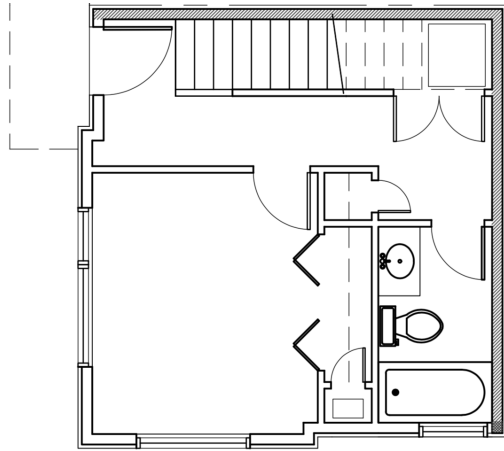

Unit 6

Level 1

Level 2

Level 3

Level 4

712 11th Ave E Seattle
1116 sf | 2 Beds | 1.75 Baths