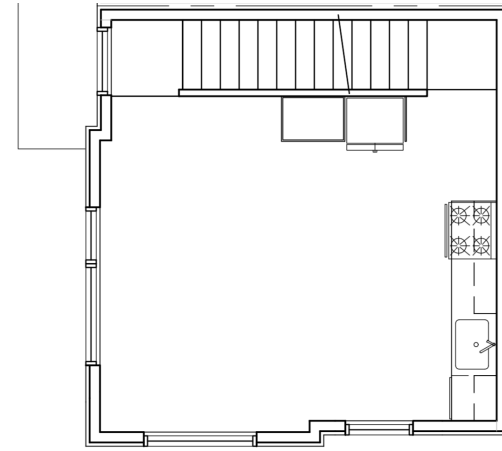

Unit 6

Level 1

Level 2

Level 3

Level 4

712 11th Ave E Seattle
1116 sf | 2 Beds | 1.75 Baths