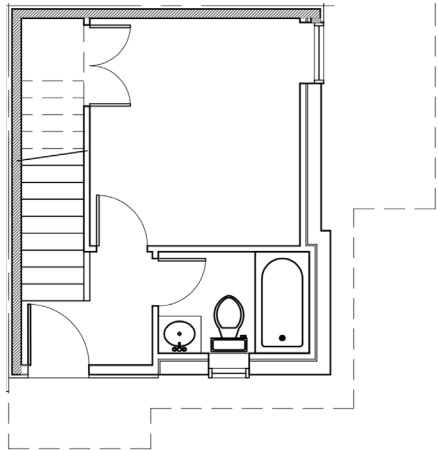

## Unit 8

Level 1

Level 2

Level 3

Level 4

712 11th Ave E Seattle  
1022 sf | 2 Beds | 1.75 Baths