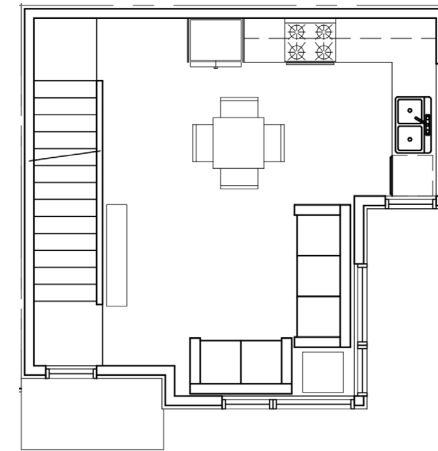

## Unit 8

Level 1

Level 2

Level 3

Level 4

712 11th Ave E Seattle  
1022 sf | 2 Beds | 1.75 Baths