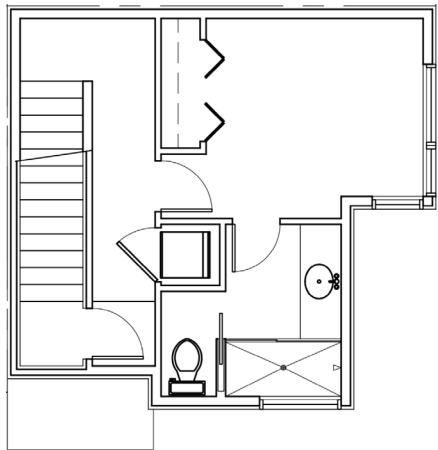

## Unit 8

Level 1

Level 2

Level 3

Level 4

712 11th Ave E Seattle  
1022 sf | 2 Beds | 1.75 Baths