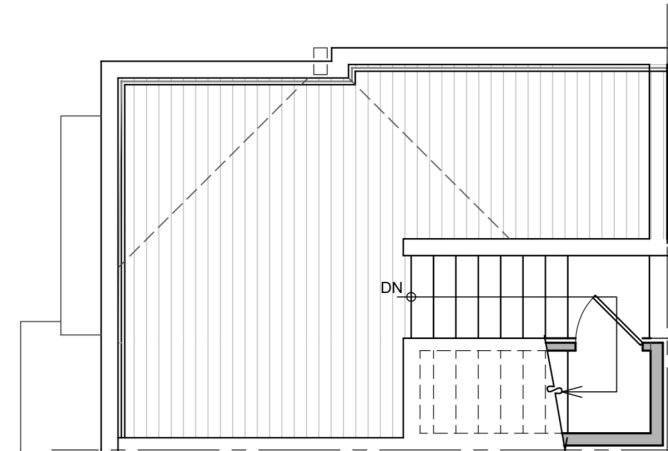

## Unit 1

Level 1

Level 2

Level 3

Level 4

714 11th Ave E Seattle  
1006 sf | 2 Beds | 1.75 Baths