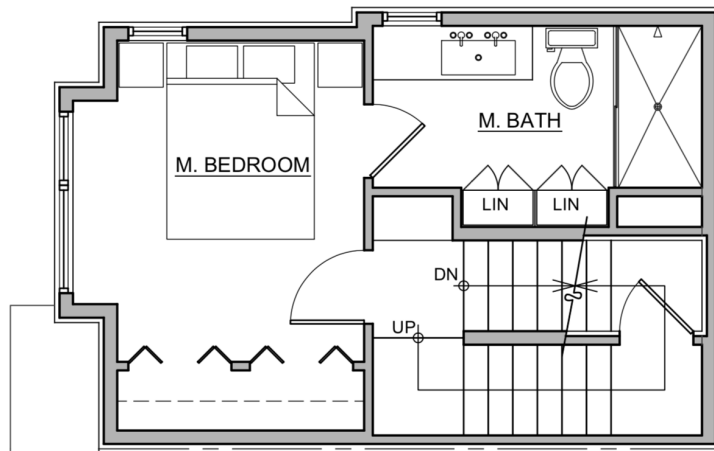

## Unit 1

Level 1

Level 2

Level 3

Level 4

714 11th Ave E Seattle  
1006 sf | 2 Beds | 1.75 Baths