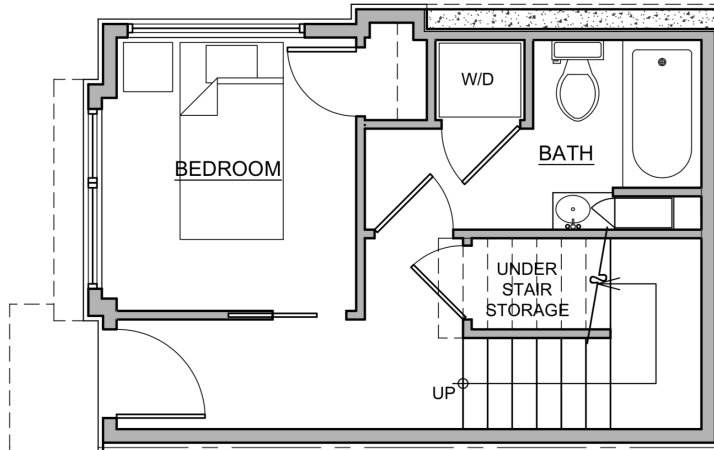

## Unit 1

Level 1

Level 2

Level 3

Level 4

714 11th Ave E Seattle  
1006 sf | 2 Beds | 1.75 Baths