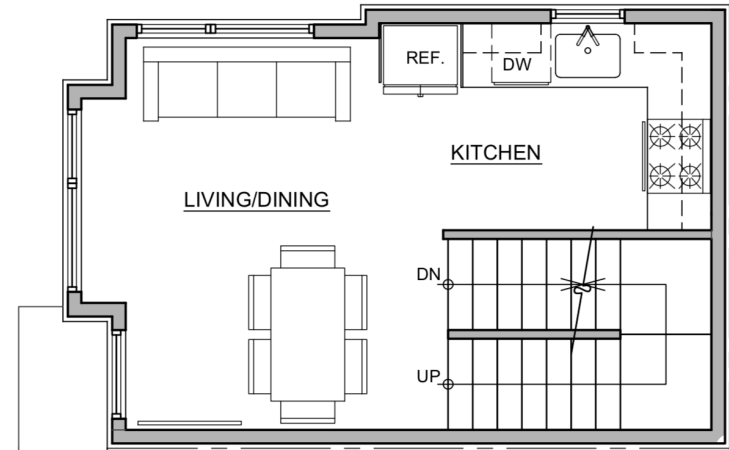

## Unit 1

Level 1

Level 2

Level 3

Level 4

714 11th Ave E Seattle  
1006 sf | 2 Beds | 1.75 Baths