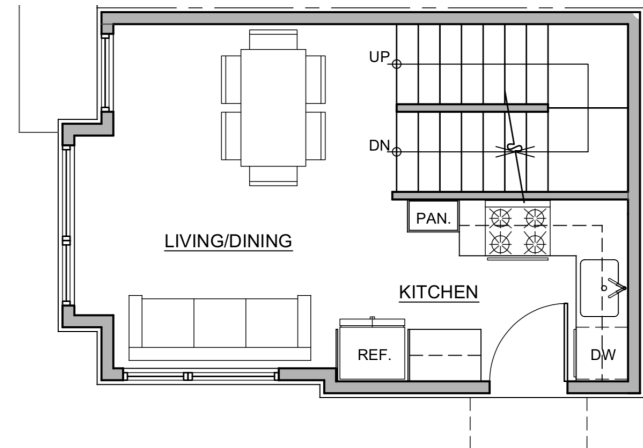

## Unit 2

Level 1

Level 2

Level 3

Level 4

714 11th Ave E Seattle  
1006 sf | 2 Beds | 1.75 Baths