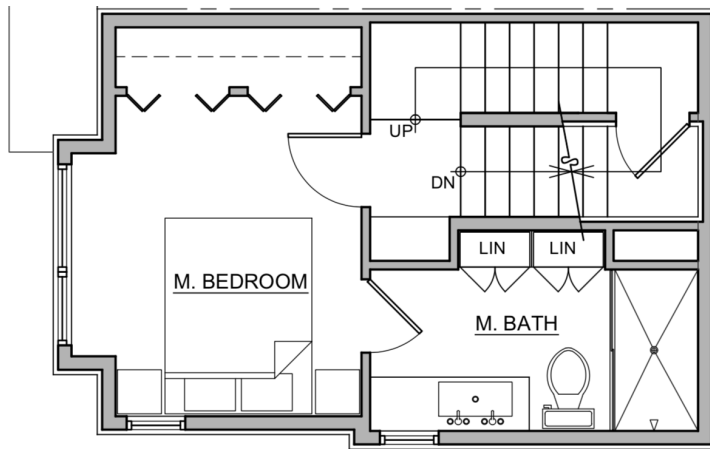

## Unit 2

Level 1

Level 2

Level 3

Level 4

714 11th Ave E Seattle  
1006 sf | 2 Beds | 1.75 Baths