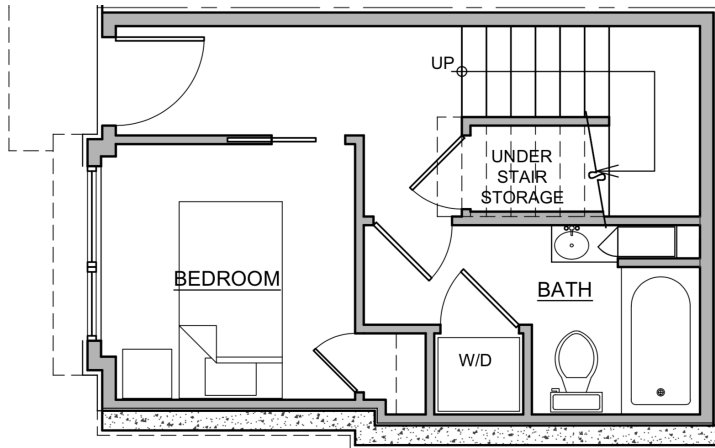

## Unit 2

Level 1

Level 2

Level 3

Level 4

714 11th Ave E Seattle  
1006 sf | 2 Beds | 1.75 Baths