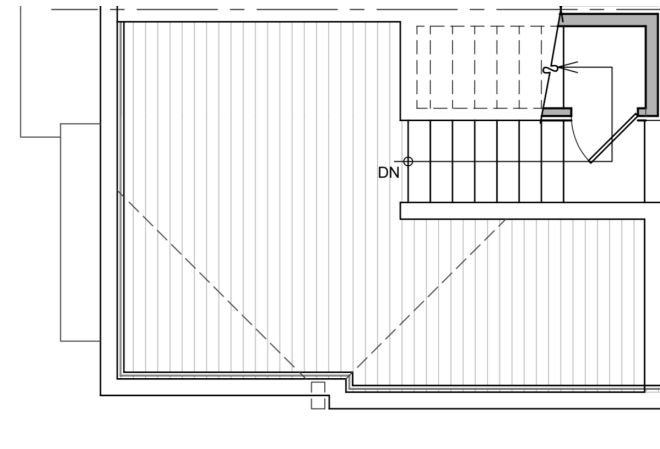

## Unit 2

Level 1

Level 2

Level 3

Level 4

714 11th Ave E Seattle  
1006 sf | 2 Beds | 1.75 Baths