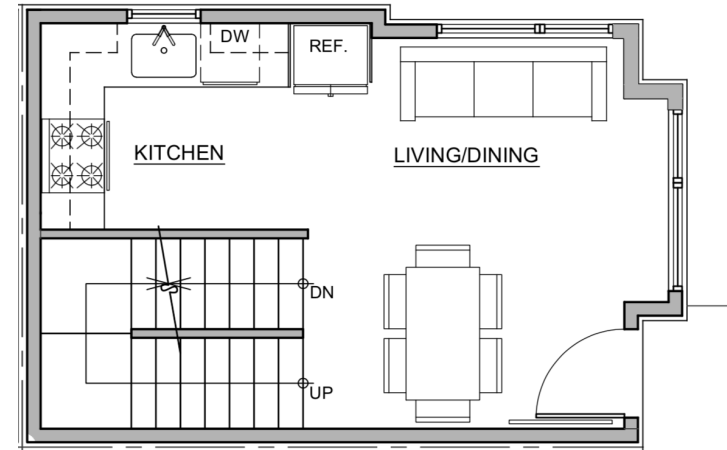

Unit 3

Level 1

Level 2

Level 3

Level 4

714 11th Ave E Seattle
1013 sf | 2 Beds | 1.75 Baths