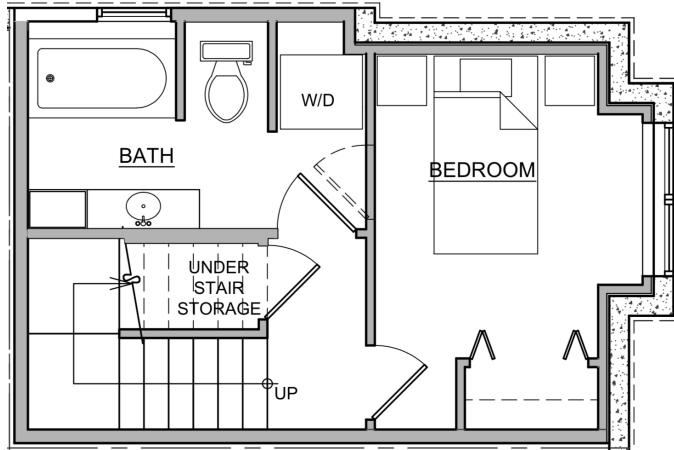

Unit 3

Level 1

Level 2

Level 3

Level 4

714 11th Ave E Seattle
1013 sf | 2 Beds | 1.75 Baths