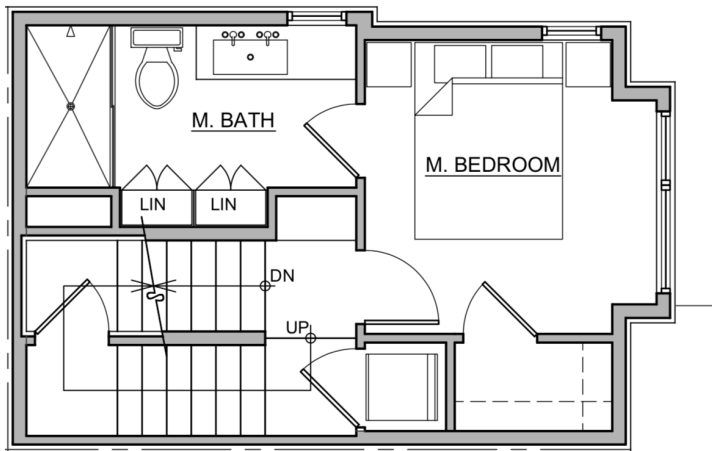

Unit 3

Level 1

Level 2

Level 3

Level 4

714 11th Ave E Seattle
1013 sf | 2 Beds | 1.75 Baths