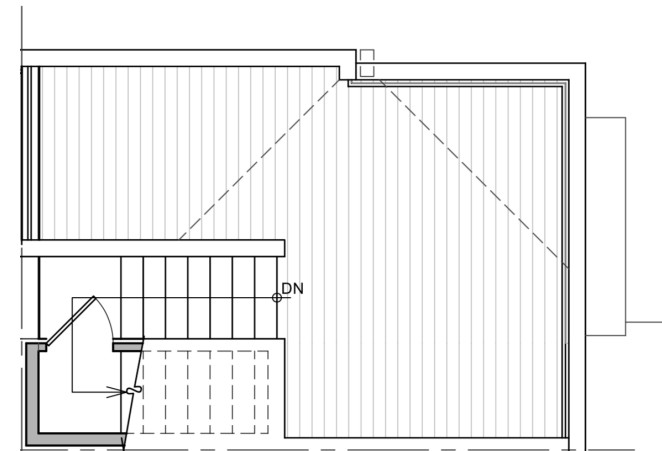

Unit 3

Level 1

Level 2

Level 3

Level 4

714 11th Ave E Seattle
1013 sf | 2 Beds | 1.75 Baths