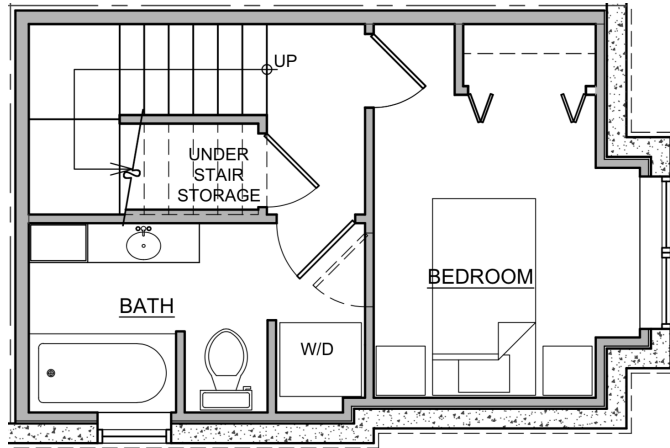

Unit 4

Level 1

Level 2

Level 3

Level 4

714 11th Ave E Seattle
1013 sf | 2 Beds | 1.75 Baths