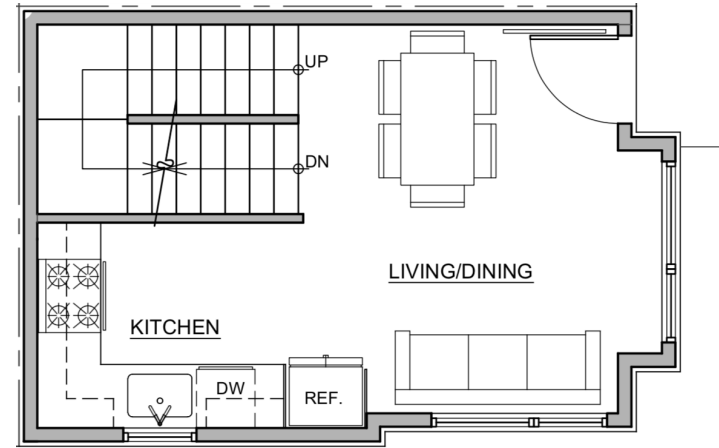

Unit 4

Level 1

Level 2

Level 3

Level 4

714 11th Ave E Seattle
1013 sf | 2 Beds | 1.75 Baths