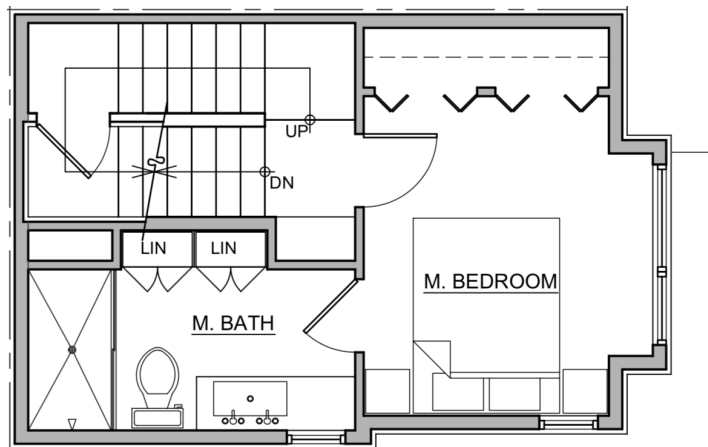

Unit 4

Level 1

Level 2

Level 3

Level 4

714 11th Ave E Seattle
1013 sf | 2 Beds | 1.75 Baths