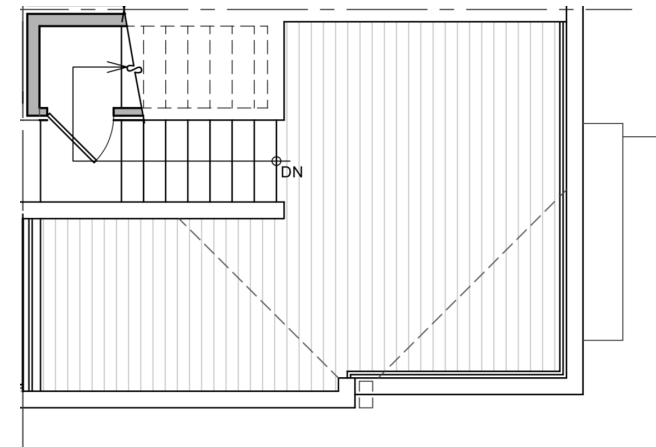

Unit 4

Level 1

Level 2

Level 3

Level 4

714 11th Ave E Seattle
1013 sf | 2 Beds | 1.75 Baths