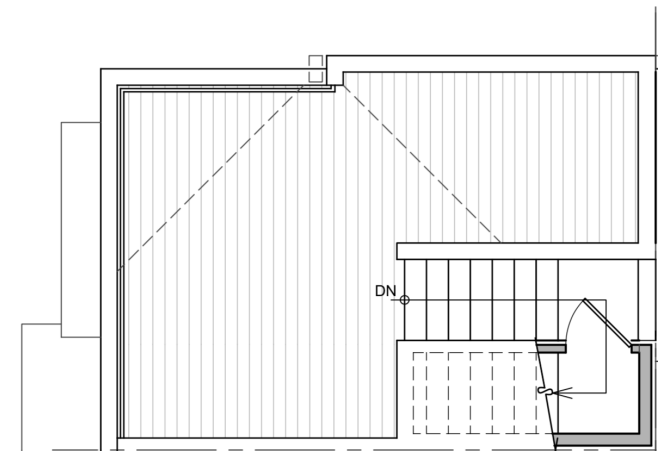

Unit 5

Level 1

Level 2

Level 3

Level 4

714 11th Ave E Seattle
1006 sf | 2 Beds | 1.75 Baths

Floor plans are provided for illustrative and general informational purposes only. In a continuing effort to improve our products and designs, final construction elevations, square footages, floor plan layouts and/or materials and colors may vary. Buyer to verify all information to their own satisfaction.