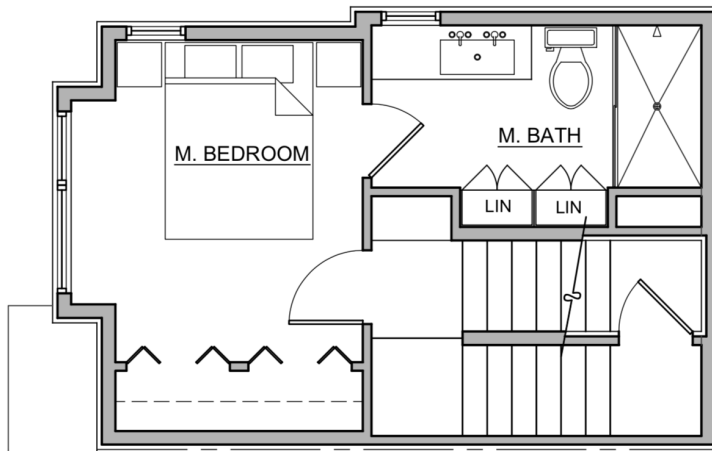

Unit 5

Level 1

Level 2

Level 3

Level 4

714 11th Ave E Seattle
1006 sf | 2 Beds | 1.75 Baths

Floor plans are provided for illustrative and general informational purposes only. In a continuing effort to improve our products and designs, final construction elevations, square footages, floor plan layouts and/or materials and colors may vary. Buyer to verify all information to their own satisfaction.