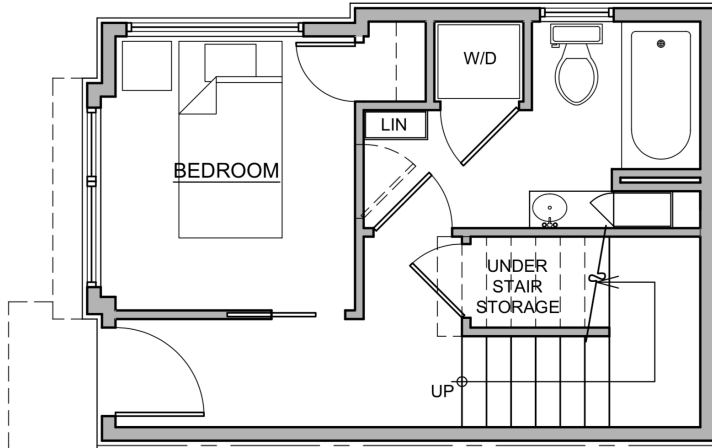

Unit 5

Level 1

Level 2

Level 3

Level 4

714 11th Ave E Seattle
1006 sf | 2 Beds | 1.75 Baths

Floor plans are provided for illustrative and general informational purposes only. In a continuing effort to improve our products and designs, final construction elevations, square footages, floor plan layouts and/or materials and colors may vary. Buyer to verify all information to their own satisfaction.