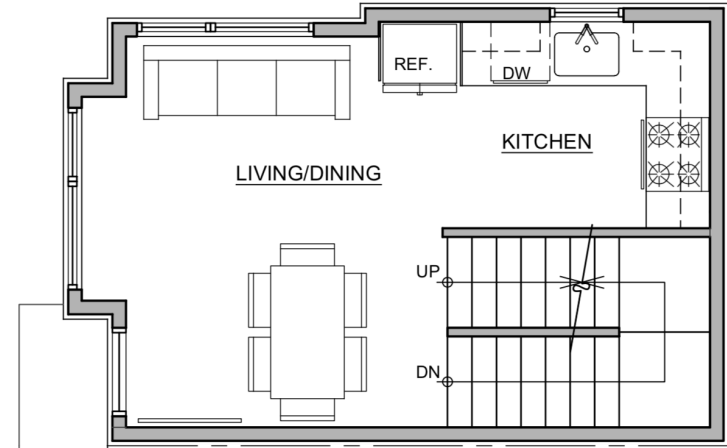

Unit 5

Level 1

Level 2

Level 3

Level 4

714 11th Ave E Seattle
1006 sf | 2 Beds | 1.75 Baths

Floor plans are provided for illustrative and general informational purposes only. In a continuing effort to improve our products and designs, final construction elevations, square footages, floor plan layouts and/or materials and colors may vary. Buyer to verify all information to their own satisfaction.