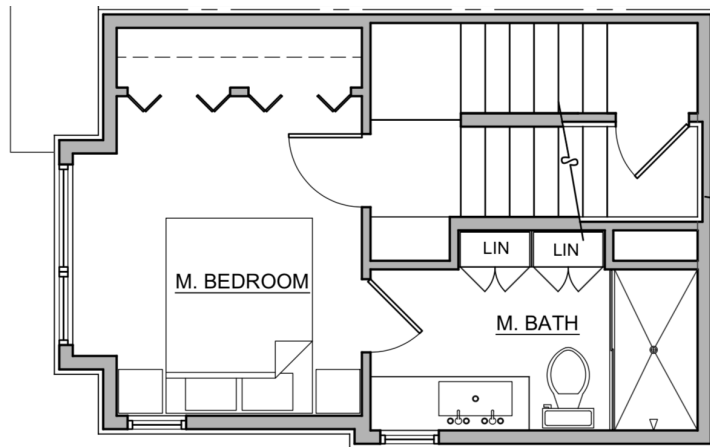

## Unit 6

Level 1

Level 2

Level 3

Level 4

714 11th Ave E Seattle  
1006 sf | 2 Beds | 1.75 Baths