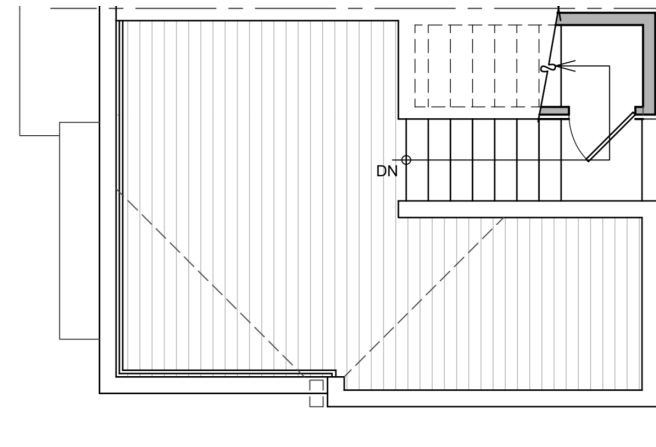

## Unit 6

Level 1

Level 2

Level 3

Level 4

714 11th Ave E Seattle  
1006 sf | 2 Beds | 1.75 Baths