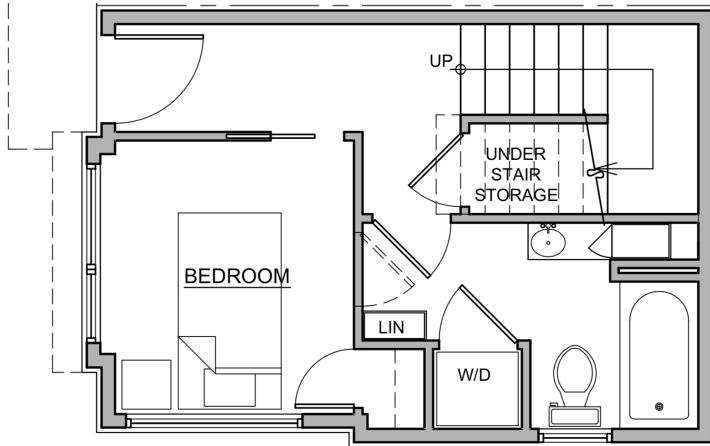

## Unit 6

Level 1

Level 2

Level 3

Level 4

714 11th Ave E Seattle  
1006 sf | 2 Beds | 1.75 Baths