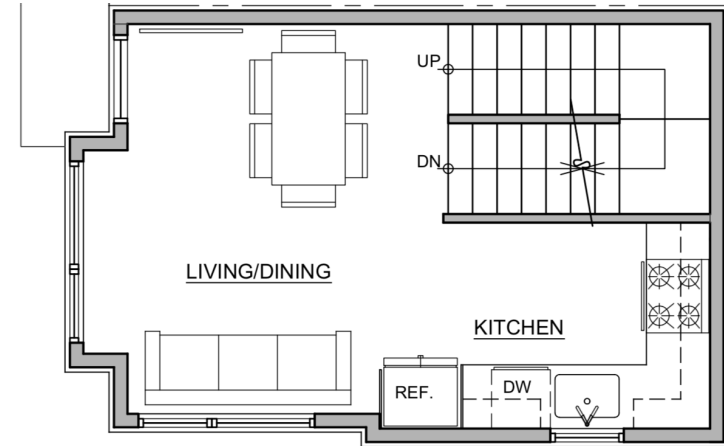

## Unit 6

Level 1

Level 2

Level 3

Level 4

714 11th Ave E Seattle  
1006 sf | 2 Beds | 1.75 Baths