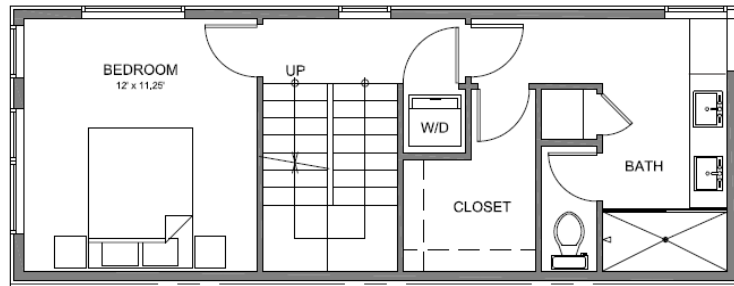

Unit 2117A

Level 1

Level 2

Level 3

Level 4

4th Ave N Seattle
1282 sf | 2 Beds | 1.75 Baths

Floor plans are provided for illustrative and general informational purposes only. In a continuing effort to improve our products and designs, final construction elevations, square footages, floor plan layouts and/or materials and colors may vary. Buyer to verify all information to their own satisfaction.