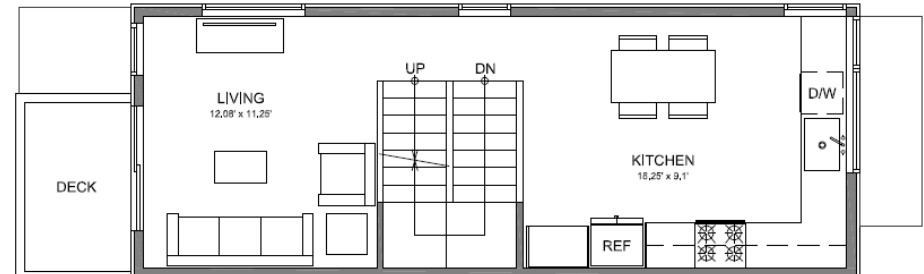

Unit 2117A

Level 1

Level 2

Level 3

Level 4

4th Ave N Seattle
1282 sf | 2 Beds | 1.75 Baths

Floor plans are provided for illustrative and general informational purposes only. In a continuing effort to improve our products and designs, final construction elevations, square footages, floor plan layouts and/or materials and colors may vary. Buyer to verify all information to their own satisfaction.