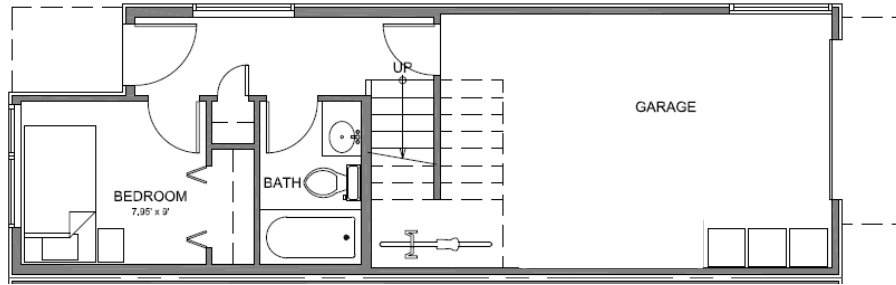

Unit 2117A

Level 1

Level 2

Level 3

Level 4

4th Ave N Seattle
1282 sf | 2 Beds | 1.75 Baths

Floor plans are provided for illustrative and general informational purposes only. In a continuing effort to improve our products and designs, final construction elevations, square footages, floor plan layouts and/or materials and colors may vary. Buyer to verify all information to their own satisfaction.