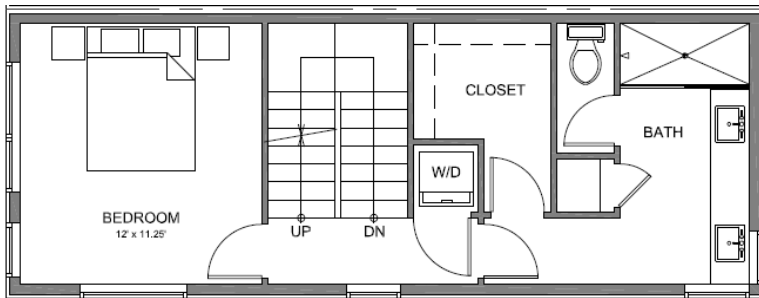

Unit 2117C

Level 1

Level 2

Level 3

Level 4

4th Ave N Seattle
1282 sf | 2 Beds | 1.5 Baths