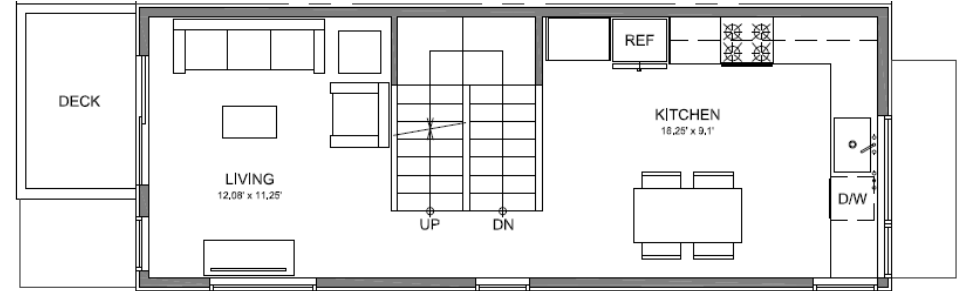

Unit 2117C

Level 1

Level 2

Level 3

Level 4

4th Ave N Seattle
1282 sf | 2 Beds | 1.5 Baths