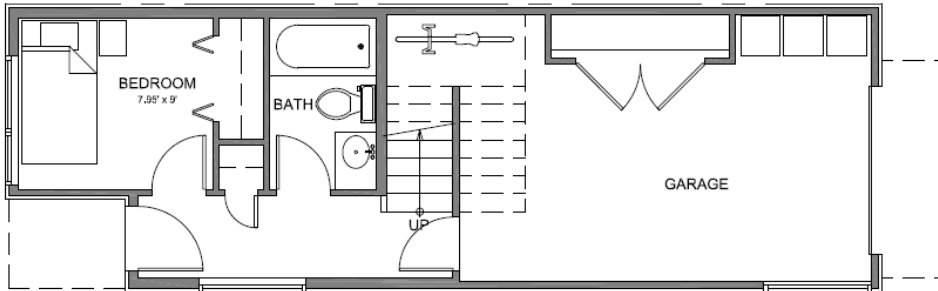

Unit 2117C

Level 1

Level 2

Level 3

Level 4

4th Ave N Seattle
1282 sf | 2 Beds | 1.5 Baths