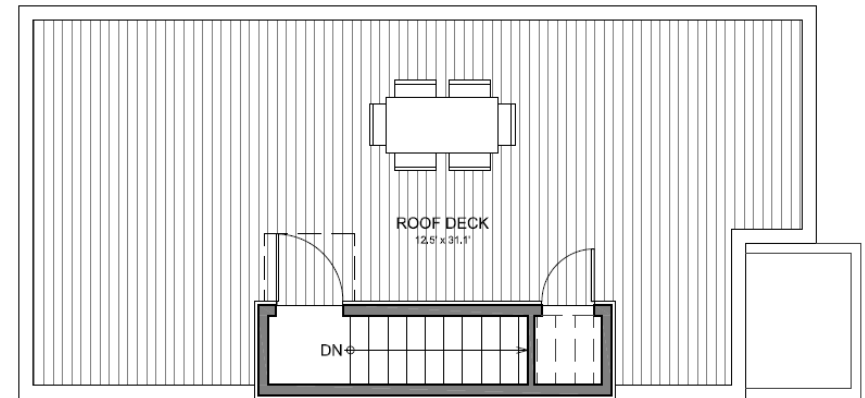

Unit 2119A

Level 1

Level 2

Level 3

Level 4

4th Ave N Seattle
1584 sf | 3 Beds | 2.50 Baths

shelterhomeseattle.com