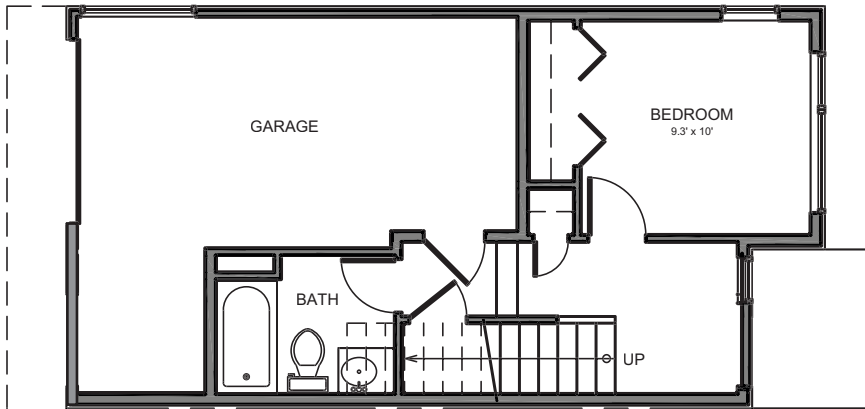

Unit 2119A

Level 1

Level 2

Level 3

Level 4

4th Ave N Seattle
1584 sf | 3 Beds | 2.50 Baths

shelterhomeseattle.com