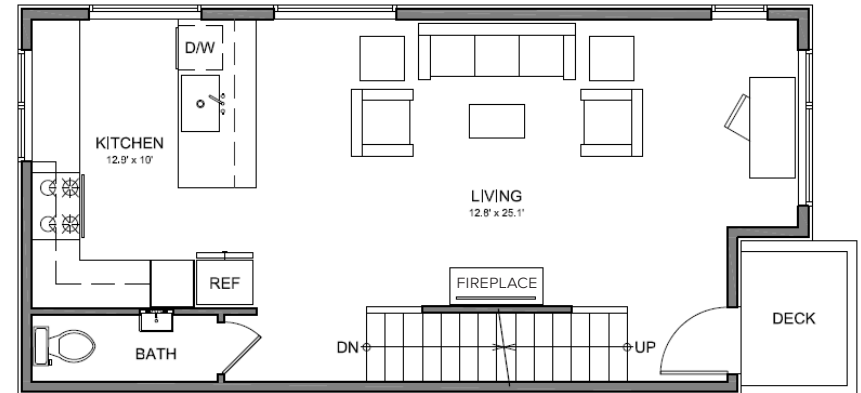

Unit 2119A

Level 1

Level 2

Level 3

Level 4

4th Ave N Seattle
1584 sf | 3 Beds | 2.50 Baths

shelterhomeseattle.com