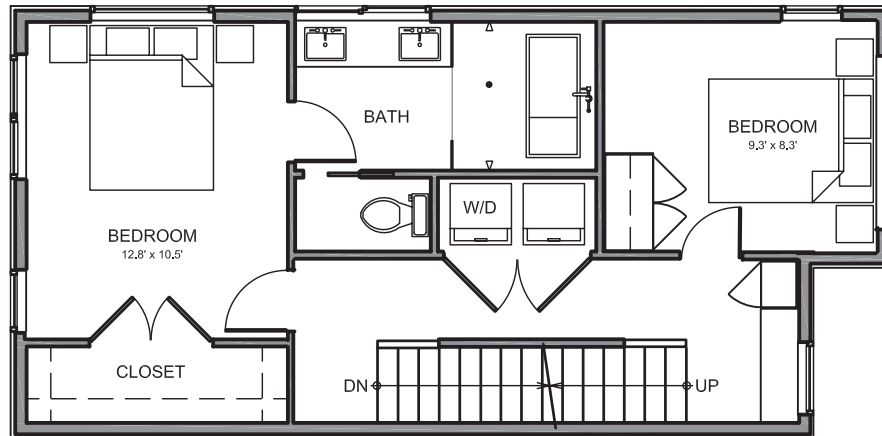

Unit 2119A

Level 1

Level 2

Level 3

Level 4

4th Ave N Seattle
1584 sf | 3 Beds | 2.50 Baths

shelterhomeseattle.com