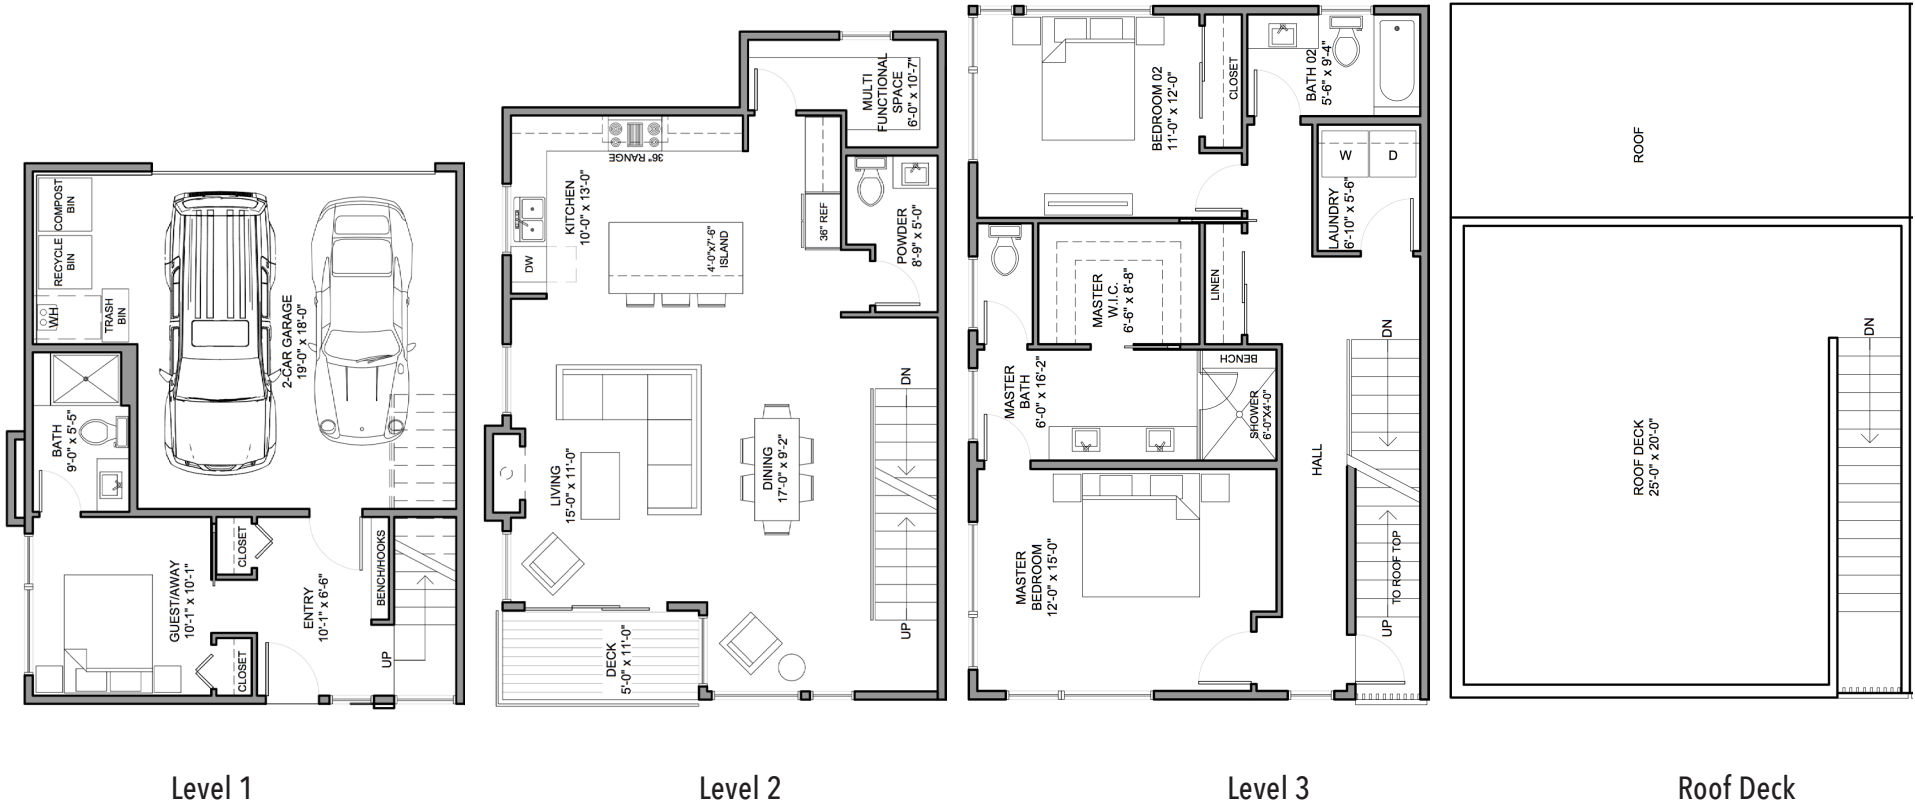

Unit 1

335 3rd Ave S, Kirkland, WA
2088 sf | 3 beds | 2.5 baths | 2 car garage

Floor plans are provided for illustrative and general informational purposes only. In a continuing effort to improve our products and designs, final construction elevations, square footages, floor plan layouts and/or materials and colors may vary. Buyer to verify all information to their own satisfaction.