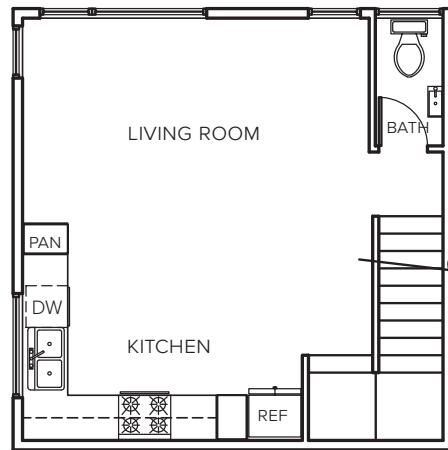

Level 1

Level 2

Level 3

Roof Deck

3743 S Dawson St. Seattle
1172 SF | 2 Beds | 1.5 Baths | Bonus | Rooftop Deck | Garage

Floor plans are provided for illustrative and general informational purposes only. In a continuing effort to improve our products and designs, final construction elevations, square footages, floor plan layouts and/or materials and colors may vary. Buyer to verify all information to their own satisfaction.