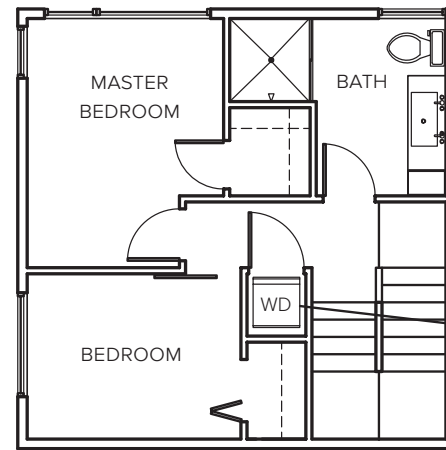

Level 1

Level 2

Level 3

Roof Deck

3743 S Dawson St. Seattle
1172 SF | 2 Beds | 1.5 Baths | Bonus | Rooftop Deck | Garage

Floor plans are provided for illustrative and general informational purposes only. In a continuing effort to improve our products and designs, final construction elevations, square footages, floor plan layouts and/or materials and colors may vary. Buyer to verify all information to their own satisfaction.