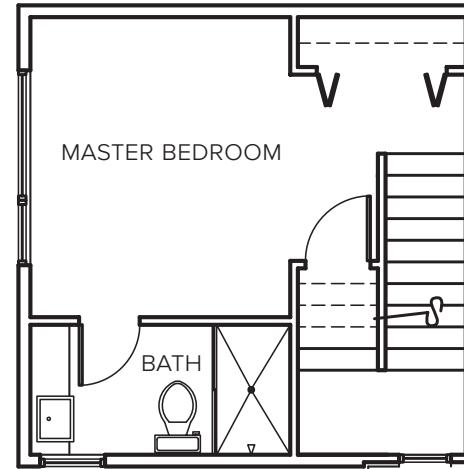

Level 1

Level 2

Level 3

Roof Deck

3745 S Dawson St. Seattle
1017 SF | 2 Beds | 1.75 Baths

Floor plans are provided for illustrative and general informational purposes only. In a continuing effort to improve our products and designs, final construction elevations, square footages, floor plan layouts and/or materials and colors may vary. Buyer to verify all information to their own satisfaction.