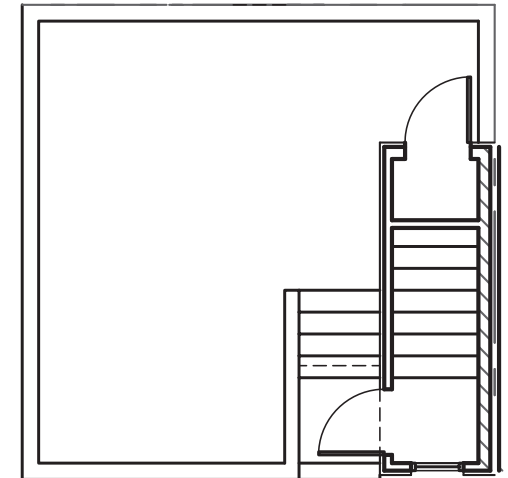

Level 1

Level 2

Level 3

Roof Deck

3745 S Dawson St. Seattle
1017 SF | 2 Beds | 1.75 Baths

Floor plans are provided for illustrative and general informational purposes only. In a continuing effort to improve our products and designs, final construction elevations, square footages, floor plan layouts and/or materials and colors may vary. Buyer to verify all information to their own satisfaction.