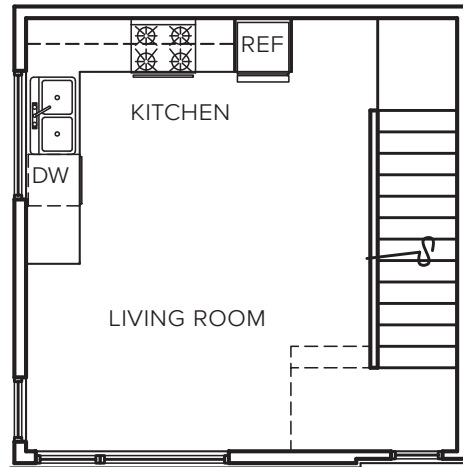

Level 1

Level 2

Level 3

Roof Deck

3745 S Dawson St. Seattle
1017 SF | 2 Beds | 1.75 Baths

Floor plans are provided for illustrative and general informational purposes only. In a continuing effort to improve our products and designs, final construction elevations, square footages, floor plan layouts and/or materials and colors may vary. Buyer to verify all information to their own satisfaction.