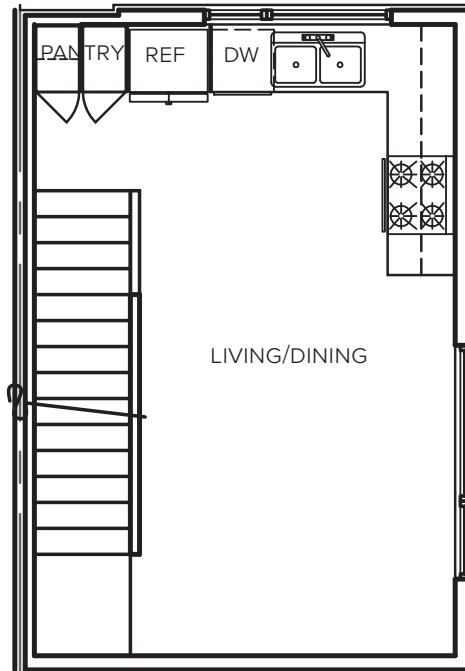

Level 1

Level 2

Level 3

Roof Deck

3749 S Dawson St. Seattle
959 SF | 2 Beds | 1.75 Baths

Floor plans are provided for illustrative and general informational purposes only. In a continuing effort to improve our products and designs, final construction elevations, square footages, floor plan layouts and/or materials and colors may vary. Buyer to verify all information to their own satisfaction.