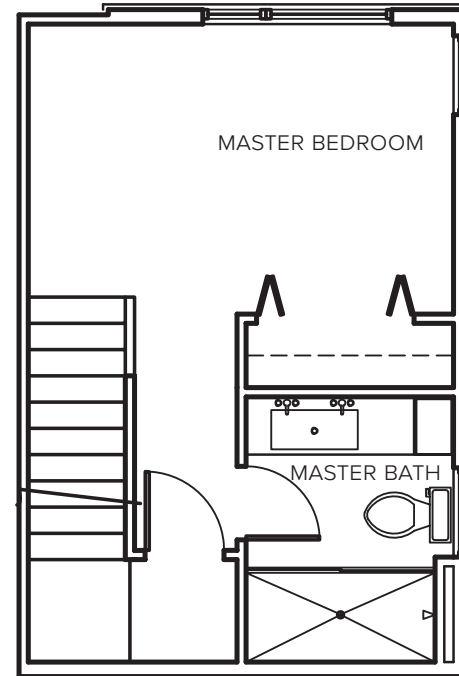

Level 1

Level 2

Level 3

Roof Deck

3749 S Dawson St. Seattle
959 SF | 2 Beds | 1.75 Baths

Floor plans are provided for illustrative and general informational purposes only. In a continuing effort to improve our products and designs, final construction elevations, square footages, floor plan layouts and/or materials and colors may vary. Buyer to verify all information to their own satisfaction.