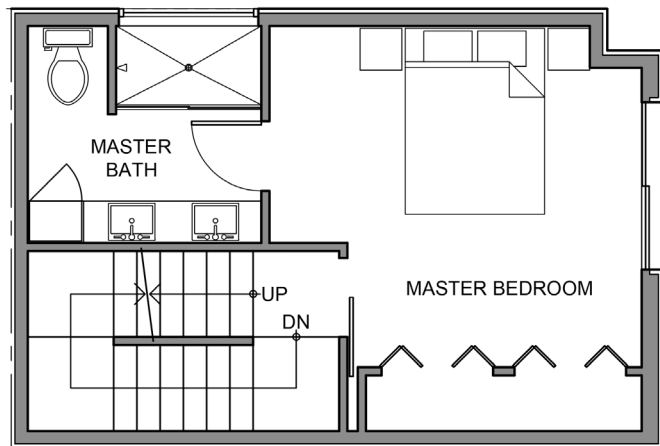

Unit 1

Level 1

Level 2

Level 3

Level 4

523A 20th Ave E Seattle
1139 sf | 2 Beds | 1.75 Baths