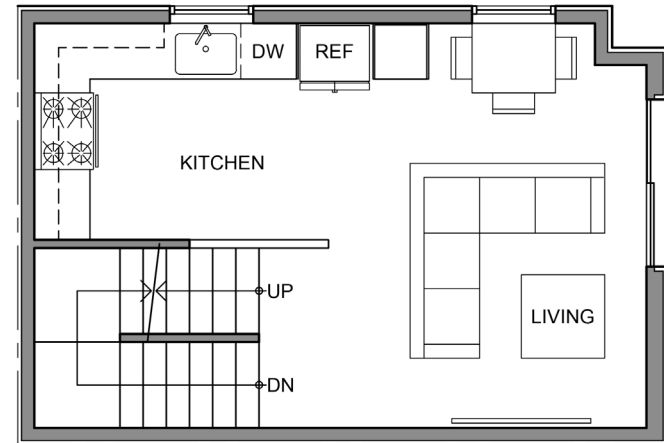

Unit 1

Level 1

Level 2

Level 3

Level 4

523A 20th Ave E Seattle
1139 sf | 2 Beds | 1.75 Baths