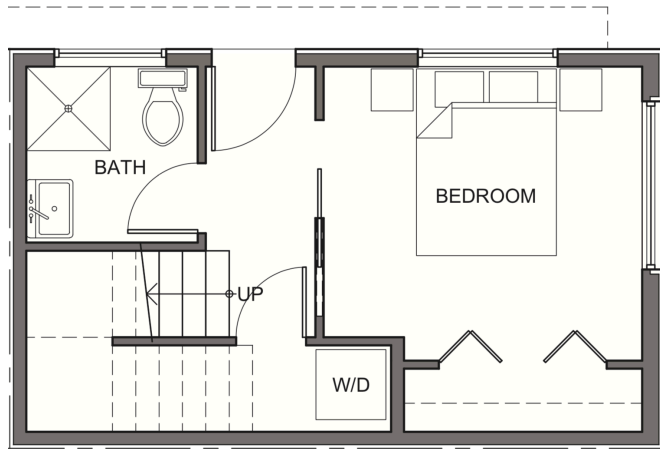

Unit 1

Level 1

Level 2

Level 3

Level 4

523A 20th Ave E Seattle
1139 sf | 2 Beds | 1.75 Baths