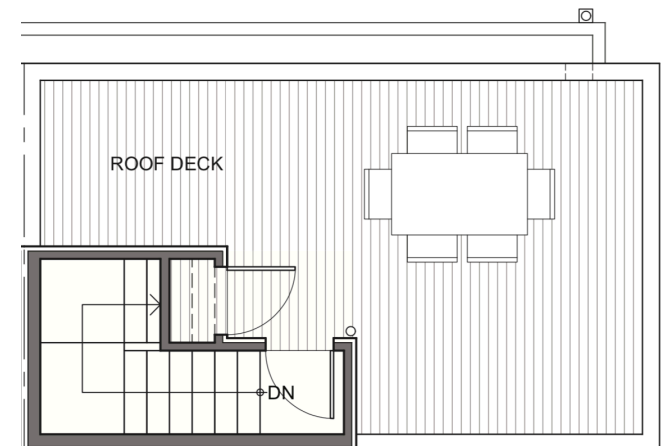

Unit 1

Level 1

Level 2

Level 3

Level 4

523A 20th Ave E Seattle
1139 sf | 2 Beds | 1.75 Baths