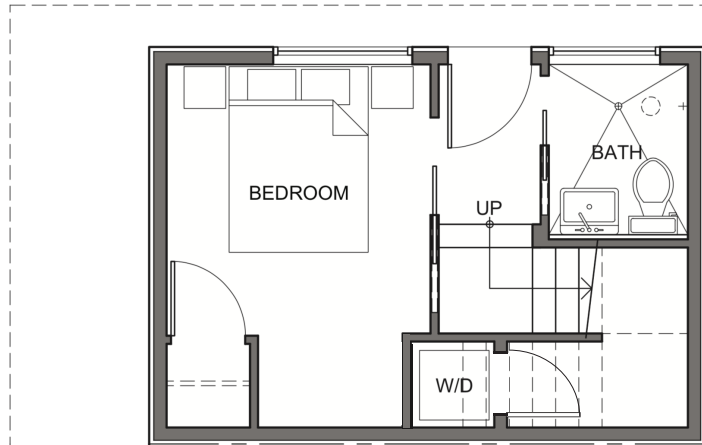

Unit 3

Level 1

Level 2

Level 3

Level 4

523C 20th Ave E Seattle  
1146 sf | 2 Beds | 1.75 Baths