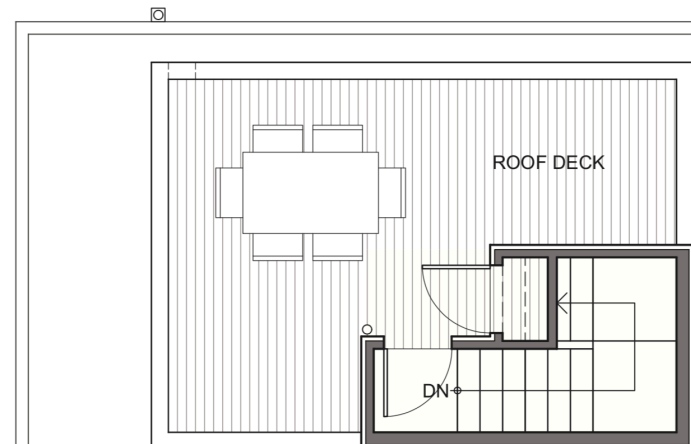

Unit 3

Level 1

Level 2

Level 3

Level 4

523C 20th Ave E Seattle  
1146 sf | 2 Beds | 1.75 Baths