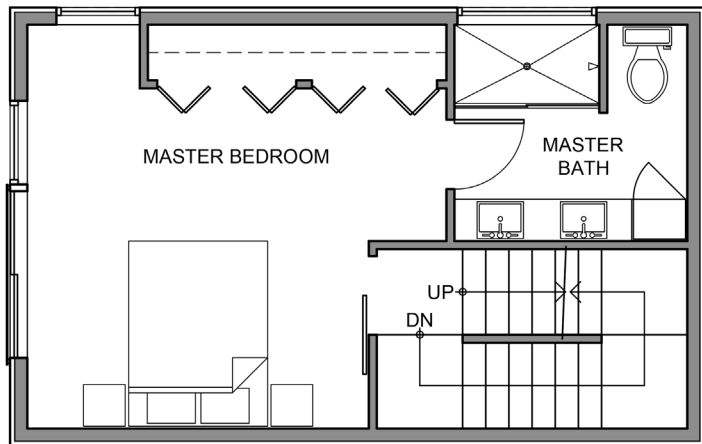

Unit 3

Level 1

Level 2

Level 3

Level 4

523C 20th Ave E Seattle  
1146 sf | 2 Beds | 1.75 Baths