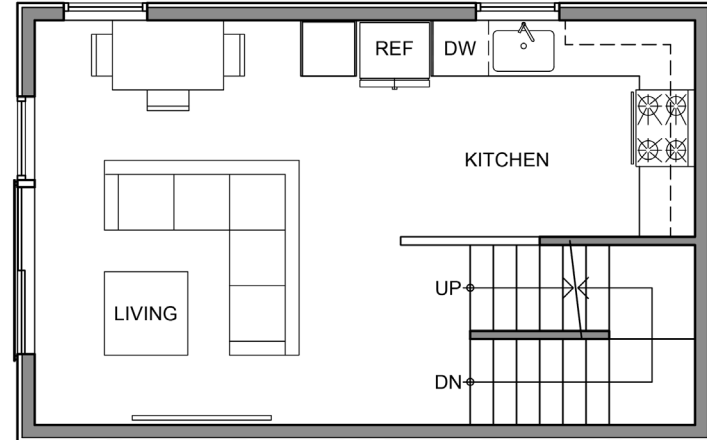

Unit 3

Level 1

Level 2

Level 3

Level 4

523C 20th Ave E Seattle  
1146 sf | 2 Beds | 1.75 Baths