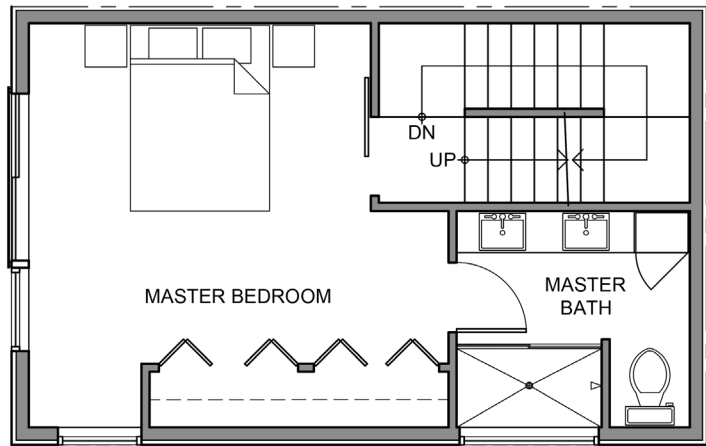

Unit 4

Level 1

Level 2

Level 3

Level 4

523D 20th Ave E Seattle
1146 sf | 2 Beds | 1.75 Baths