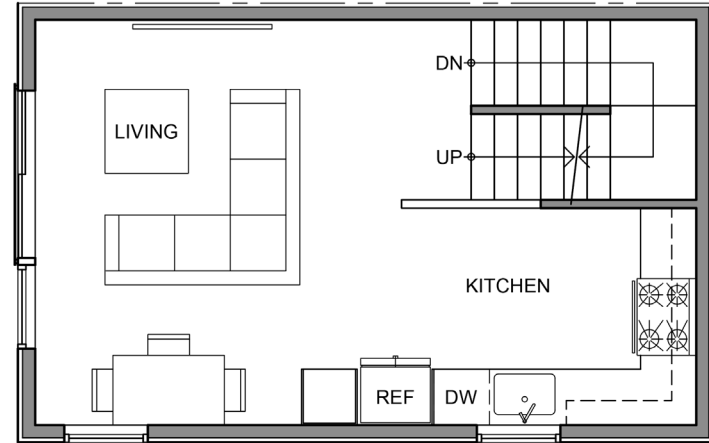

Unit 4

Level 1

Level 2

Level 3

Level 4

523D 20th Ave E Seattle
1146 sf | 2 Beds | 1.75 Baths