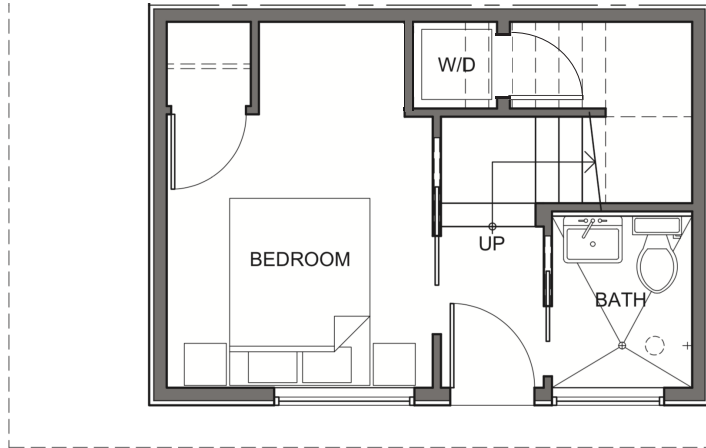

Unit 4

Level 1

Level 2

Level 3

Level 4

523D 20th Ave E Seattle
1146 sf | 2 Beds | 1.75 Baths