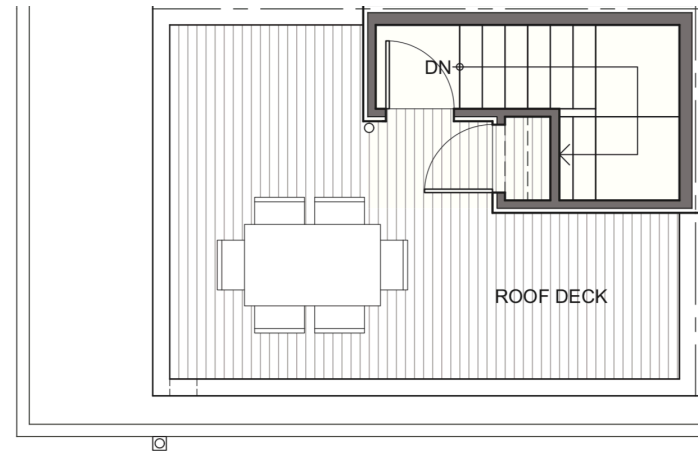

Unit 4

Level 1

Level 2

Level 3

Level 4

523D 20th Ave E Seattle
1146 sf | 2 Beds | 1.75 Baths