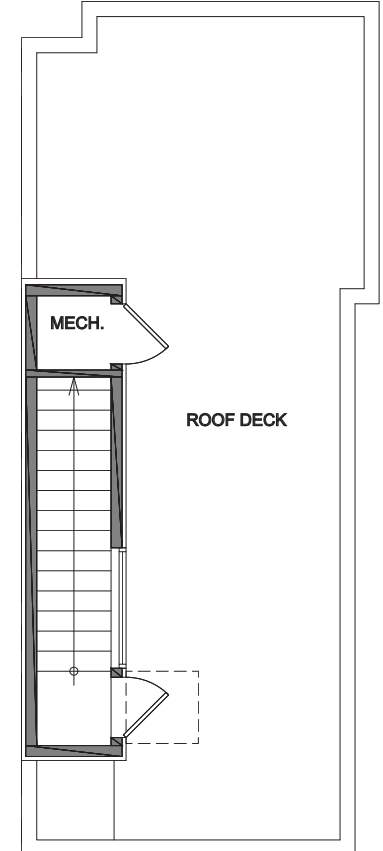

Unit 2

Level 1

Level 2

Level 3

Roof Deck

3741 S Dawson St. Seattle, WA 98118
1281 SF | 2 Beds | 1.75 Baths | Bonus | Rooftop Deck

Floor plans are provided for illustrative and general informational purposes only. In a continuing effort to improve our products and designs, final construction elevations, square footages, floor plan layouts and/or materials and colors may vary. Buyer to verify all information to their own satisfaction.