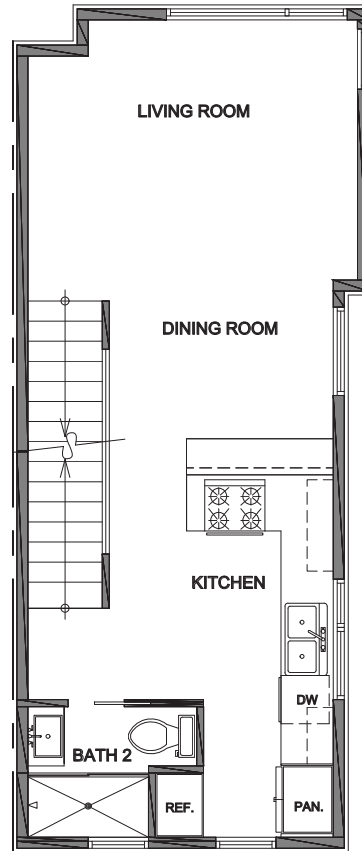

Unit 2

Level 1

Level 2

Level 3

Roof Deck

3741 S Dawson St. Seattle, WA 98118
1281 SF | 2 Beds | 1.75 Baths | Bonus | Rooftop Deck

Floor plans are provided for illustrative and general informational purposes only. In a continuing effort to improve our products and designs, final construction elevations, square footages, floor plan layouts and/or materials and colors may vary. Buyer to verify all information to their own satisfaction.

Habitat for the Modern Life Form.