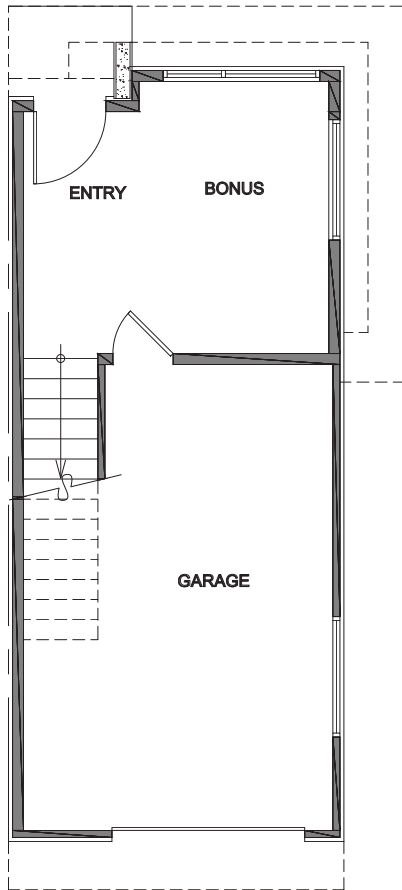

Unit 2

Level 1

Level 2

Level 3

Roof Deck

3741 S Dawson St. Seattle, WA 98118
1281 SF | 2 Beds | 1.75 Baths | Bonus | Rooftop Deck

Floor plans are provided for illustrative and general informational purposes only. In a continuing effort to improve our products and designs, final construction elevations, square footages, floor plan layouts and/or materials and colors may vary. Buyer to verify all information to their own satisfaction.