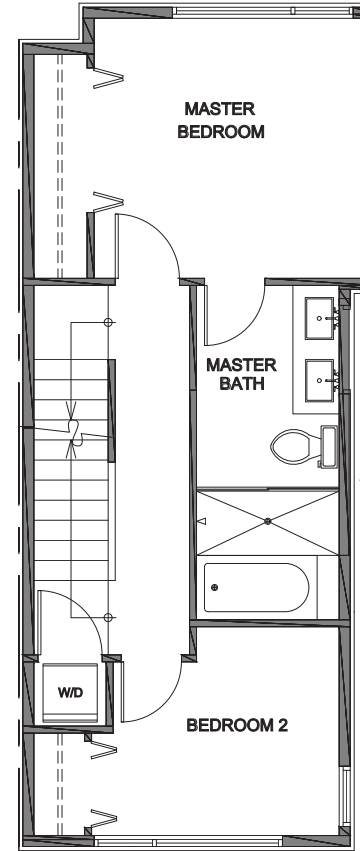

Unit 2

Level 1

Level 2

Level 3

Roof Deck

3741 S Dawson St. Seattle, WA 98118
1281 SF | 2 Beds | 1.75 Baths | Bonus | Rooftop Deck

Floor plans are provided for illustrative and general informational purposes only. In a continuing effort to improve our products and designs, final construction elevations, square footages, floor plan layouts and/or materials and colors may vary. Buyer to verify all information to their own satisfaction.

Habitat for the Modern Life Form.