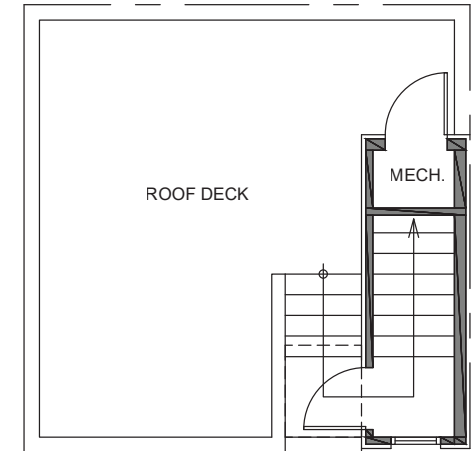

Unit 5

Level 1

Level 2

Level 3

Roof Deck

3745 S Dawson St. Seattle, WA 98118
1005 SF | 2 Beds | 1.75 Baths

Floor plans are provided for illustrative and general informational purposes only. In a continuing effort to improve our products and designs, final construction elevations, square footages, floor plan layouts and/or materials and colors may vary. Buyer to verify all information to their own satisfaction.