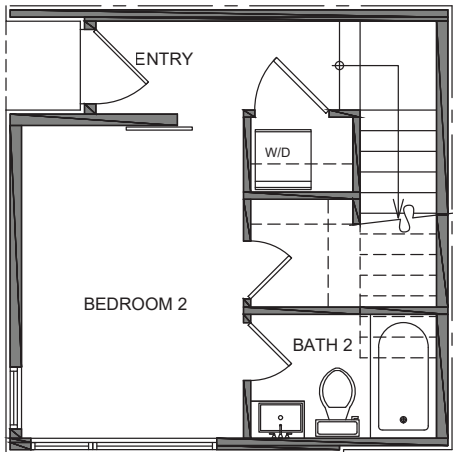

Unit 5

Level 1

Level 2

Level 3

Roof Deck

3745 S Dawson St. Seattle, WA 98118
1005 SF | 2 Beds | 1.75 Baths

Floor plans are provided for illustrative and general informational purposes only. In a continuing effort to improve our products and designs, final construction elevations, square footages, floor plan layouts and/or materials and colors may vary. Buyer to verify all information to their own satisfaction.

Habitat for the Modern Life Form.