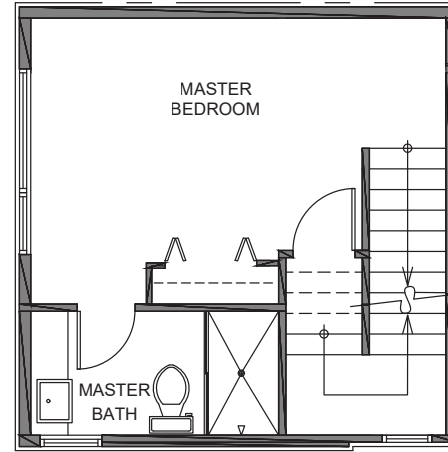

Unit 5

Level 1

Level 2

Level 3

Roof Deck

3745 S Dawson St. Seattle, WA 98118
1005 SF | 2 Beds | 1.75 Baths

Floor plans are provided for illustrative and general informational purposes only. In a continuing effort to improve our products and designs, final construction elevations, square footages, floor plan layouts and/or materials and colors may vary. Buyer to verify all information to their own satisfaction.

Habitat for the Modern Life Form.