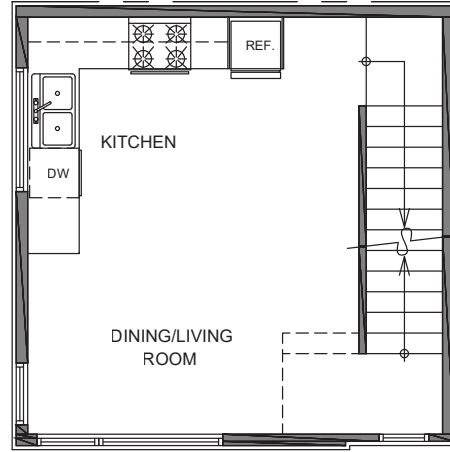

Unit 5

Level 1

Level 2

Level 3

Roof Deck

3745 S Dawson St. Seattle, WA 98118
1005 SF | 2 Beds | 1.75 Baths

Floor plans are provided for illustrative and general informational purposes only. In a continuing effort to improve our products and designs, final construction elevations, square footages, floor plan layouts and/or materials and colors may vary. Buyer to verify all information to their own satisfaction.

Habitat for the Modern Life Form.