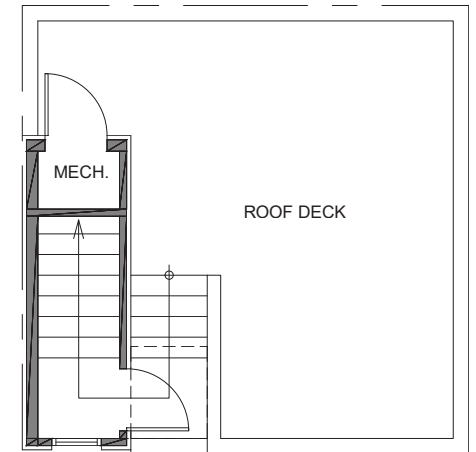

Unit 6

Level 1

Level 2

Level 3

Roof Deck

3747 S Dawson St. Seattle, WA 98118
978 SF | 2 Beds | 1.75 Baths