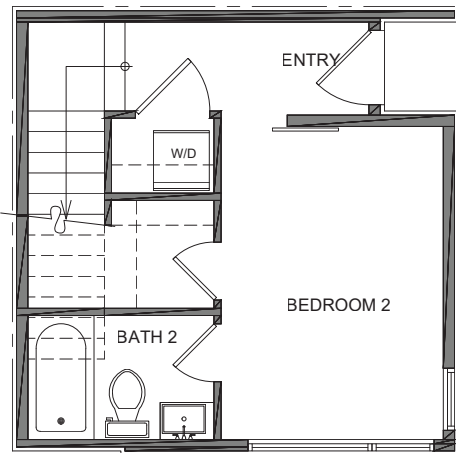

Unit 6

Level 1

Level 2

Level 3

Roof Deck

3747 S Dawson St. Seattle, WA 98118
978 SF | 2 Beds | 1.75 Baths