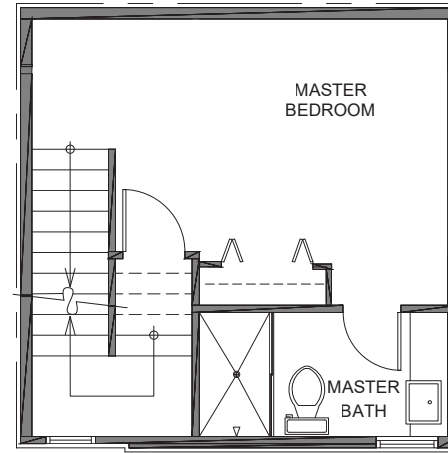

Unit 6

Level 1

Level 2

Level 3

Roof Deck

3747 S Dawson St. Seattle, WA 98118
978 SF | 2 Beds | 1.75 Baths