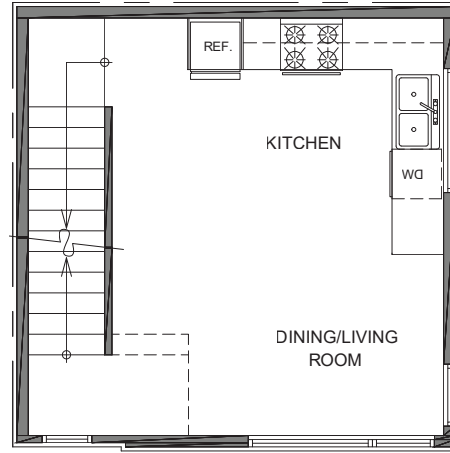

Unit 6

Level 1

Level 2

Level 3

Roof Deck

3747 S Dawson St. Seattle, WA 98118
978 SF | 2 Beds | 1.75 Baths