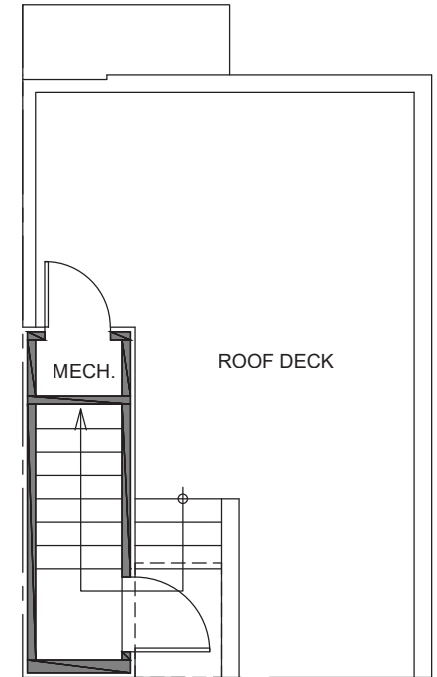

Unit 4

Level 1

Level 2

Level 3

Roof Deck

3749 S Dawson St. Seattle, WA 98118
959 SF | 2 Beds | 1.5 Baths

Floor plans are provided for illustrative and general informational purposes only. In a continuing effort to improve our products and designs, final construction elevations, square footages, floor plan layouts and/or materials and colors may vary. Buyer to verify all information to their own satisfaction.