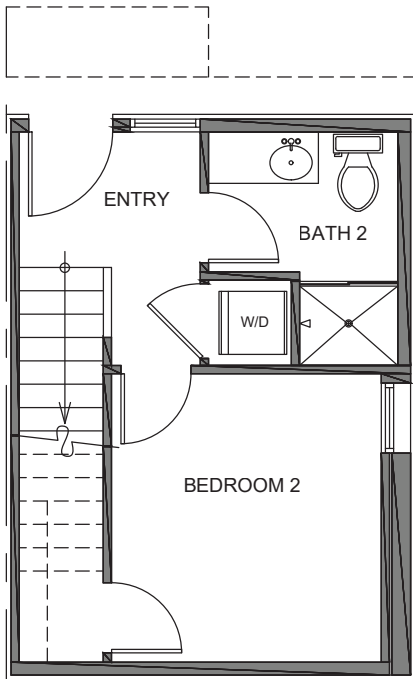

Unit 4

Level 1

Level 2

Level 3

Roof Deck

3749 S Dawson St. Seattle, WA 98118
959 SF | 2 Beds | 1.5 Baths

Floor plans are provided for illustrative and general informational purposes only. In a continuing effort to improve our products and designs, final construction elevations, square footages, floor plan layouts and/or materials and colors may vary. Buyer to verify all information to their own satisfaction.