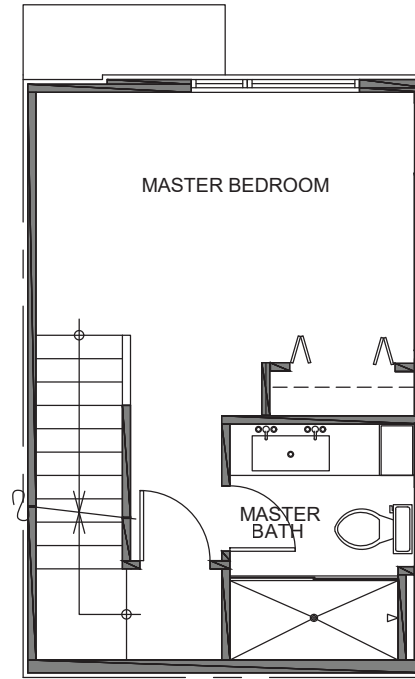

Unit 4

Level 1

Level 2

Level 3

Roof Deck

3749 S Dawson St. Seattle, WA 98118
959 SF | 2 Beds | 1.5 Baths

Floor plans are provided for illustrative and general informational purposes only. In a continuing effort to improve our products and designs, final construction elevations, square footages, floor plan layouts and/or materials and colors may vary. Buyer to verify all information to their own satisfaction.