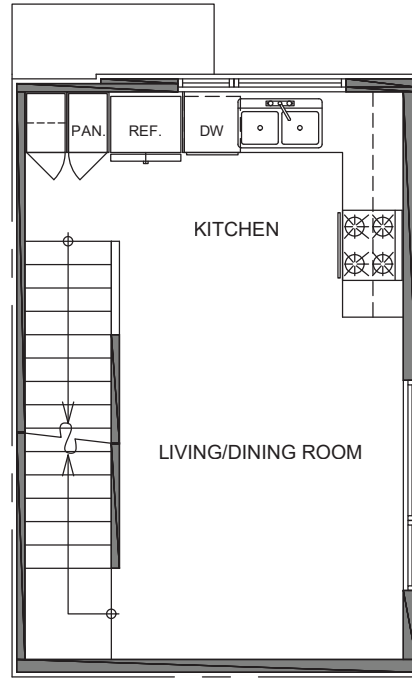

Unit 4

Level 1

Level 2

Level 3

Roof Deck

3749 S Dawson St. Seattle, WA 98118
959 SF | 2 Beds | 1.5 Baths

Floor plans are provided for illustrative and general informational purposes only. In a continuing effort to improve our products and designs, final construction elevations, square footages, floor plan layouts and/or materials and colors may vary. Buyer to verify all information to their own satisfaction.