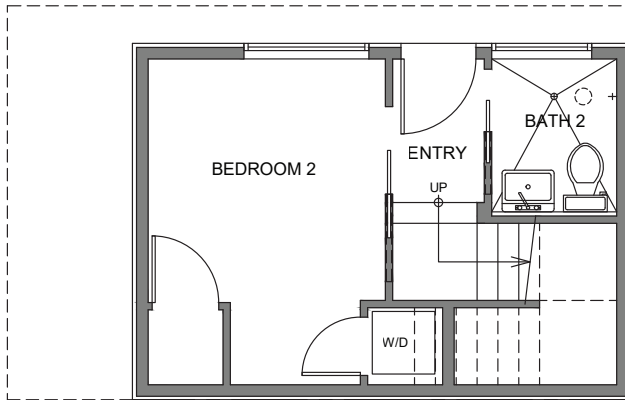

523C

Level 1

Level 2

Level 3

Level 4

523 20th Ave N. Seattle, WA 98109
1146 SF | 2 Beds | 1.5 Baths | Open Concept | Rooftop Deck

Floor plans are provided for illustrative and general informational purposes only. In a continuing effort to improve our products and designs, final construction elevations, square footages, floor plan layouts and/or materials and colors may vary. Buyer to verify all information to their own satisfaction.

shelter | H O M E S

Habitat for the Modern Life Form.