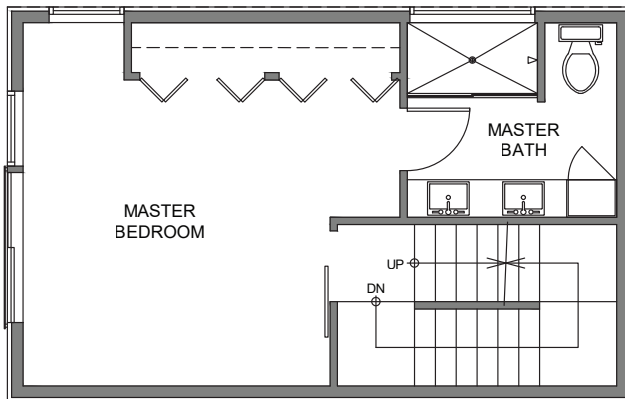

523C

Level 1

Level 2

Level 3

Level 4

523 20th Ave N. Seattle, WA 98109
1146 SF | 2 Beds | 1.5 Baths | Open Concept | Rooftop Deck

Floor plans are provided for illustrative and general informational purposes only. In a continuing effort to improve our products and designs, final construction elevations, square footages, floor plan layouts and/or materials and colors may vary. Buyer to verify all information to their own satisfaction.

shelter | H O M E S

Habitat for the Modern Life Form.