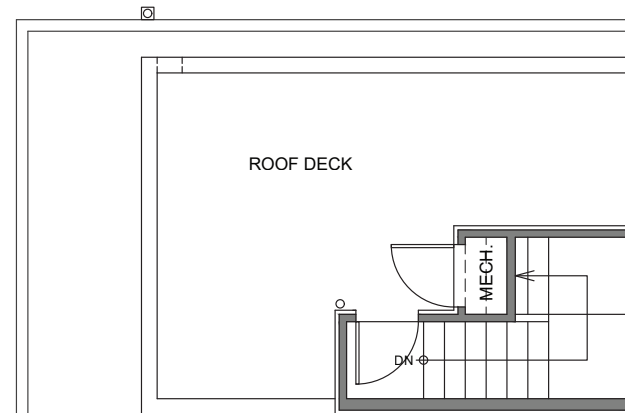

523C

Level 1

Level 2

Level 3

Level 4

523 20th Ave N. Seattle, WA 98109
1146 SF | 2 Beds | 1.5 Baths | Open Concept | Rooftop Deck

Floor plans are provided for illustrative and general informational purposes only. In a continuing effort to improve our products and designs, final construction elevations, square footages, floor plan layouts and/or materials and colors may vary. Buyer to verify all information to their own satisfaction.