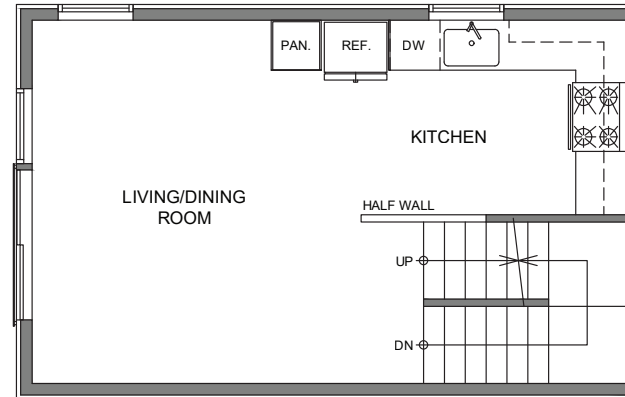

523C

Level 1

Level 2

Level 3

Level 4

523 20th Ave N. Seattle, WA 98109
1146 SF | 2 Beds | 1.5 Baths | Open Concept | Rooftop Deck

Floor plans are provided for illustrative and general informational purposes only. In a continuing effort to improve our products and designs, final construction elevations, square footages, floor plan layouts and/or materials and colors may vary. Buyer to verify all information to their own satisfaction.

shelter | H O M E S

Habitat for the Modern Life Form.