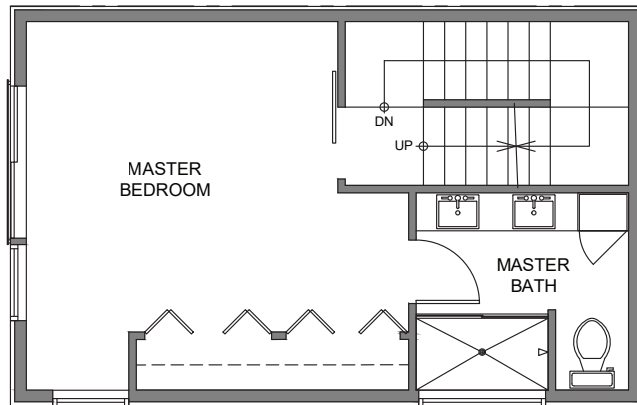

523D

Level 1

Level 2

Level 3

Level 4

523 20th Ave N. Seattle, WA 98109  
1146 SF | 2 Beds | 1.5 Baths | Open Concept | Rooftop Deck

Floor plans are provided for illustrative and general informational purposes only. In a continuing effort to improve our products and designs, final construction elevations, square footages, floor plan layouts and/or materials and colors may vary. Buyer to verify all information to their own satisfaction.

shelter | HOMES

Habitat for the Modern Life Form.