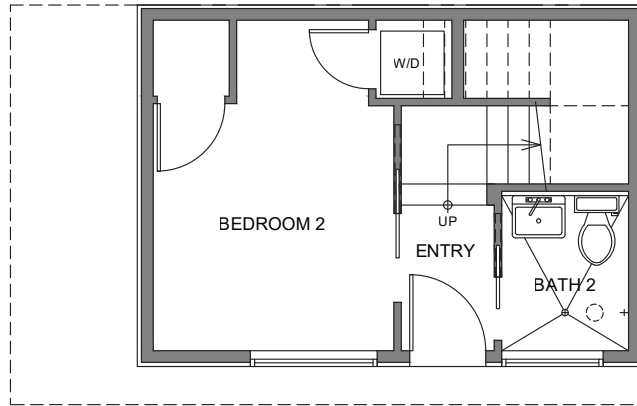

523D

Level 1

Level 2

Level 3

Level 4

523 20th Ave N. Seattle, WA 98109  
1146 SF | 2 Beds | 1.5 Baths | Open Concept | Rooftop Deck

Floor plans are provided for illustrative and general informational purposes only. In a continuing effort to improve our products and designs, final construction elevations, square footages, floor plan layouts and/or materials and colors may vary. Buyer to verify all information to their own satisfaction.

shelter | HOMES

Habitat for the Modern Life Form.