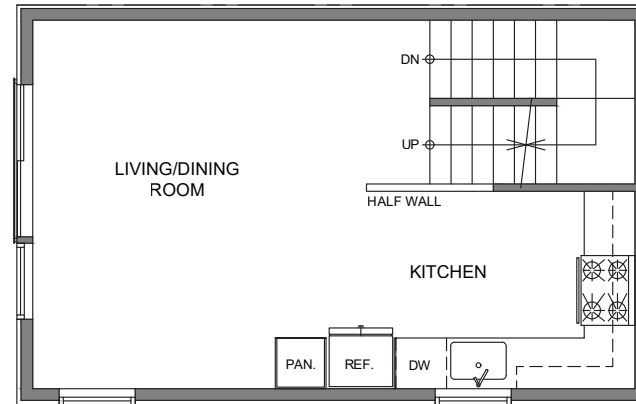

523D

Level 1

Level 2

Level 3

Level 4

523 20th Ave N. Seattle, WA 98109  
1146 SF | 2 Beds | 1.5 Baths | Open Concept | Rooftop Deck

Floor plans are provided for illustrative and general informational purposes only. In a continuing effort to improve our products and designs, final construction elevations, square footages, floor plan layouts and/or materials and colors may vary. Buyer to verify all information to their own satisfaction.