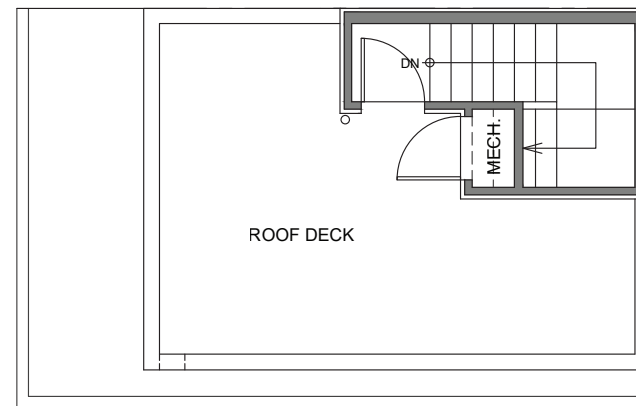

523D

Level 1

Level 2

Level 3

Level 4

523 20th Ave N. Seattle, WA 98109  
1146 SF | 2 Beds | 1.5 Baths | Open Concept | Rooftop Deck

Floor plans are provided for illustrative and general informational purposes only. In a continuing effort to improve our products and designs, final construction elevations, square footages, floor plan layouts and/or materials and colors may vary. Buyer to verify all information to their own satisfaction.