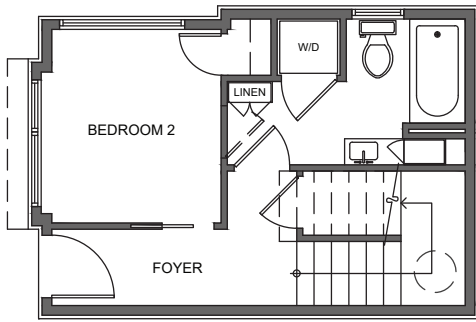

714 A

Level 1

Level 2

Level 3

Rooftop

714 11th Ave E Seattle, WA 98102  
1005 SF | 2 Beds | 1.75 Baths

 Floor plans are provided for illustrative and general informational purposes only. In a continuing effort to improve our products and designs, final construction elevations, square footages, floor plan layouts and/or materials and colors may vary. Buyer to verify all information to their own satisfaction.

Habitat for the Modern Life Form.