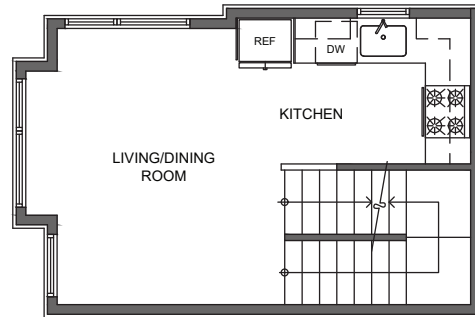

714 A

Level 1

Level 2

Level 3

Rooftop

714 11th Ave E Seattle, WA 98102  
1005 SF | 2 Beds | 1.75 Baths

 Floor plans are provided for illustrative and general informational purposes only. In a continuing effort to improve our products and designs, final construction elevations, square footages, floor plan layouts and/or materials and colors may vary. Buyer to verify all information to their own satisfaction.

Habitat for the Modern Life Form.