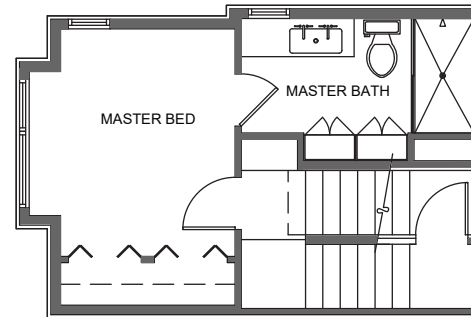

714 A

Level 1

Level 2

Level 3

Rooftop

714 11th Ave E Seattle, WA 98102  
1005 SF | 2 Beds | 1.75 Baths

 Floor plans are provided for illustrative and general informational purposes only. In a continuing effort to improve our products and designs, final construction elevations, square footages, floor plan layouts and/or materials and colors may vary. Buyer to verify all information to their own satisfaction.

Habitat for the Modern Life Form.