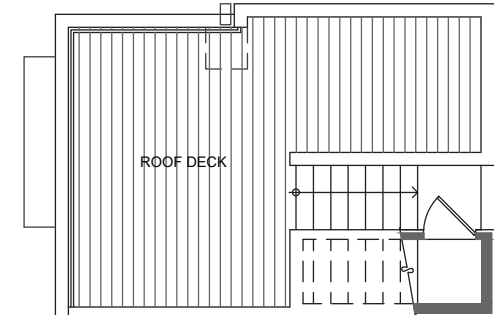

714 A

Level 1

Level 2

Level 3

Rooftop

714 11th Ave E Seattle, WA 98102  
1005 SF | 2 Beds | 1.75 Baths

 Floor plans are provided for illustrative and general informational purposes only. In a continuing effort to improve our products and designs, final construction elevations, square footages, floor plan layouts and/or materials and colors may vary. Buyer to verify all information to their own satisfaction.