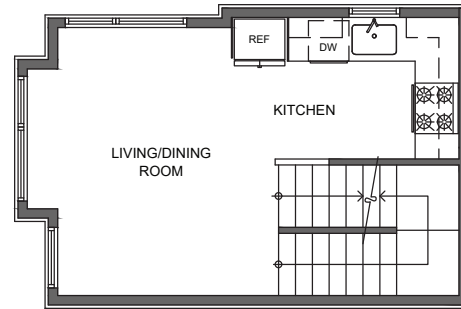

Level 1

Level 2

Level 3

Rooftop

714 11th Ave E Seattle, WA 98102  
1005 SF | 2 Beds | 1.75 Baths

 Floor plans are provided for illustrative and general informational purposes only. In a continuing effort to improve our products and designs, final construction elevations, square footages, floor plan layouts and/or materials and colors may vary. Buyer to verify all information to their own satisfaction.

Habitat for the Modern Life Form.