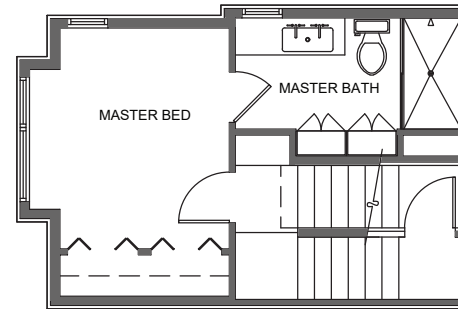

Level 1

Level 2

Level 3

Rooftop

714 11th Ave E Seattle, WA 98102  
1005 SF | 2 Beds | 1.75 Baths

 Floor plans are provided for illustrative and general informational purposes only. In a continuing effort to improve our products and designs, final construction elevations, square footages, floor plan layouts and/or materials and colors may vary. Buyer to verify all information to their own satisfaction.

Habitat for the Modern Life Form.