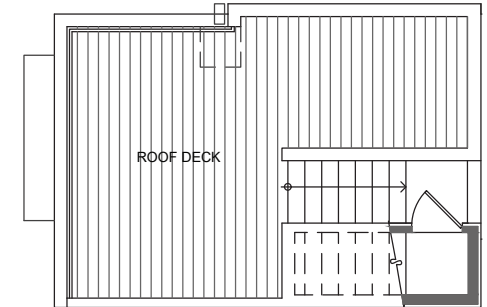

Level 1

Level 2

Level 3

Rooftop

714 11th Ave E Seattle, WA 98102  
1005 SF | 2 Beds | 1.75 Baths

 Floor plans are provided for illustrative and general informational purposes only. In a continuing effort to improve our products and designs, final construction elevations, square footages, floor plan layouts and/or materials and colors may vary. Buyer to verify all information to their own satisfaction.